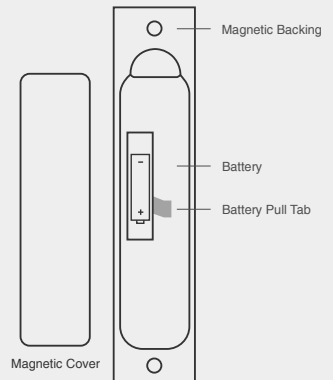

CHARGER BACK

PROBE SPECS

- Stainless steel, water resistant and easy to clean
- Bluetooth 4.0 wireless connection up to 50m
- Maximum internal temperature: 100°C (meat)
- Maximum ambient temperature: 275°C (cooker)
- Rechargeable: Over 24 hours of continuous cooking
- Internal battery good for 1,000 recharge cycles
- Accurate: Calibrated within +/- 0.5°C
- Dimensions: 130mm length, 6mm diameter

CHARGER SPECS

- Store and charge your MEATER probe with one AAA battery
- Magnetic backing: Attach anywhere
- Real wood to match any kitchen or outdoor decor
- LED light indicates charger battery and connection status
- Dimensions: 157mm L x 37mm W x 28mm H
- Bluetooth repeater to extend wireless range

APP REQUIREMENTS

- iPhone and iPad apps for iOS 9.0 and later
- Android app for versions 5.0 and later

IN THE BOX

- 1x MEATER Probe
- 1x MEATER+ Charger
- 1x AAA battery

MEATER+ P/N: OSC-MT-MP01
MSRP: £99