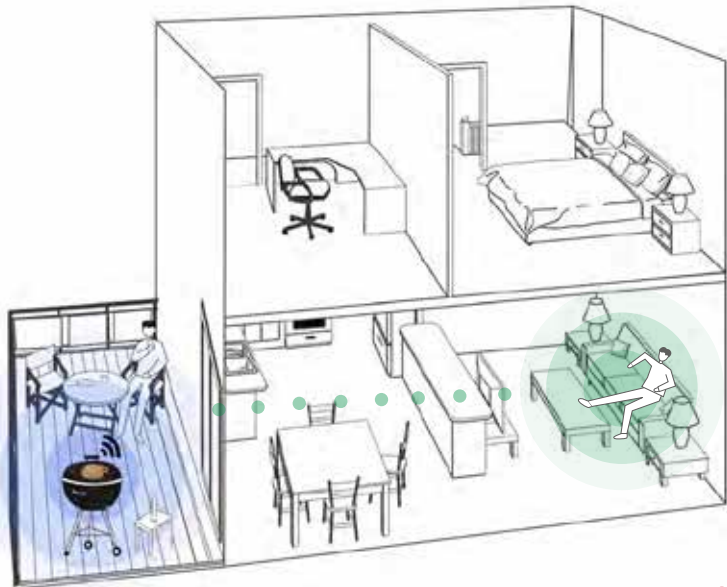

Best For

- Smokers
- Kettle grills
- All cookers under MEATER

- Stove top
- Oven
- Rotisserie
- Kamado
- Gas BBQ

Degree of Freedom

Far
General area

Close
Immediate area

10m MEATER

50m MEATER+

How It Works

Outdoor grills, smokers, and heavy duty ovens reduce the range of radio signals when closed. With MEATER+, the charger repeats the signal to your smart device for extended range!

①

MEATER probe connects to charger