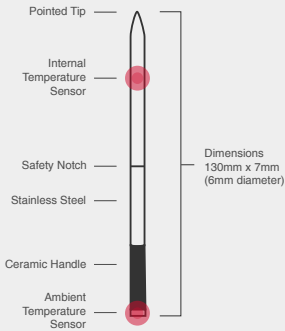

Technical Specification

WIRELESS PROBE