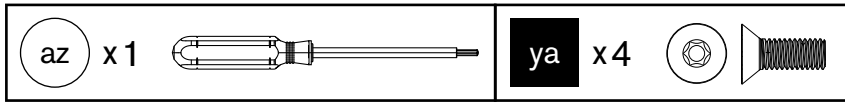

HEAT C-435 RB

3.