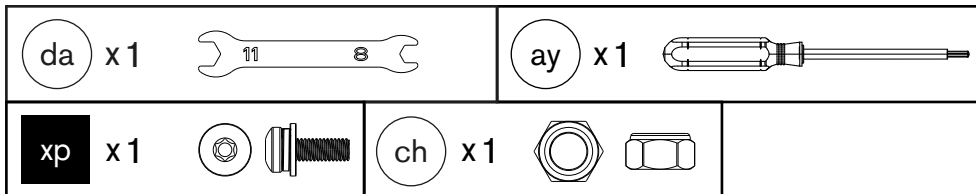

Crosshead screwdriver B (85mm)		
1x	as	
Art. 18.371.49		

Socket wrench M5		
1x	at	
Art. 18.371.69		

Socket wrench (S 10)		
1x	bm	
Art. 18.372.10		

1.

2.