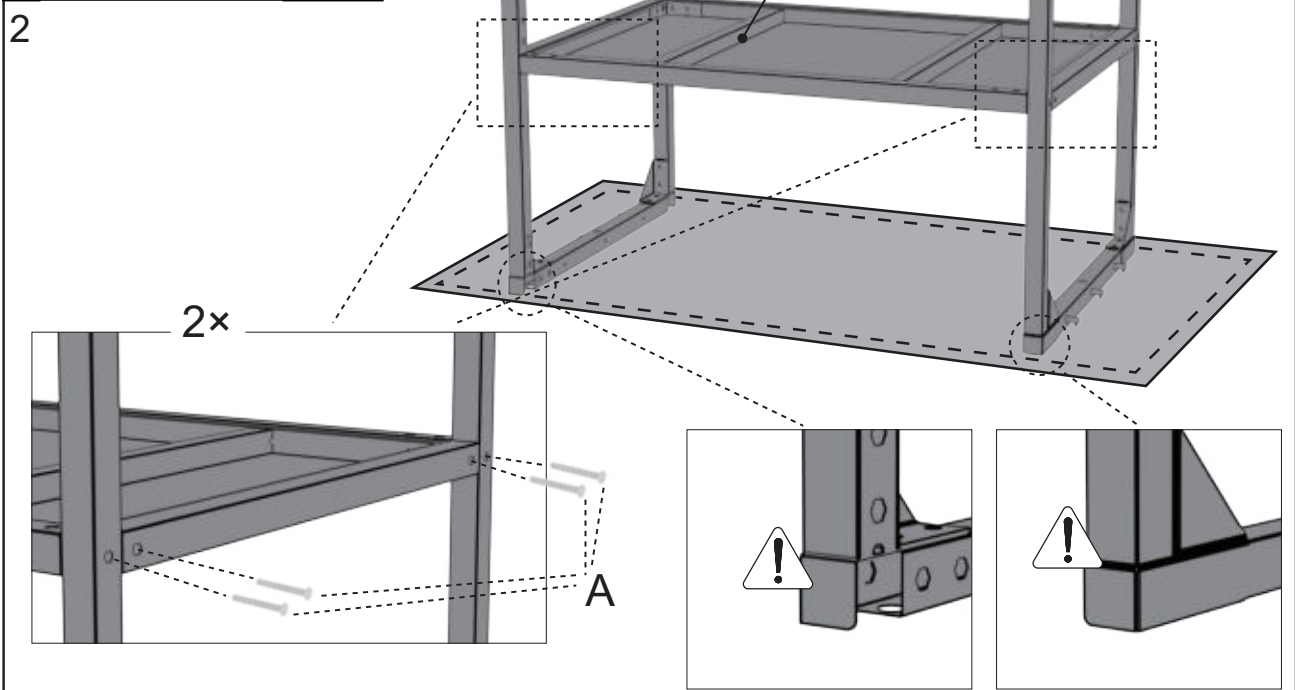

90200

ASSEMBLY INSTRUCTIONS FOR 900 STATION

OUTSTANDING
DANISH
DESIGN

FIND A VIDEO ON HOW TO
ASSEMBLE THE TABLE AT
[COZZEBBQ.COM/ASSEMBLY](https://cozzebbq.com/assembly)

cozze®

1		6pcs.	3		6pcs.
2		1pc.	4		1pc.
8A		1pc.	5		2pcs.
8B		1pc.	6		2pcs.

A	M6X40 	8pcs.	F	M4X40 	6pcs.
B	M6X12 	28pcs.	H	ϕ 4.5 	6pcs.

	M4X40		ϕ 4.5	
F		6pcs.		6pcs.

	M6X40		
A		8pcs.	

3

	M6X12	
B		16pcs.

4

B	M6X12 	4pcs.
---	--	-------

5