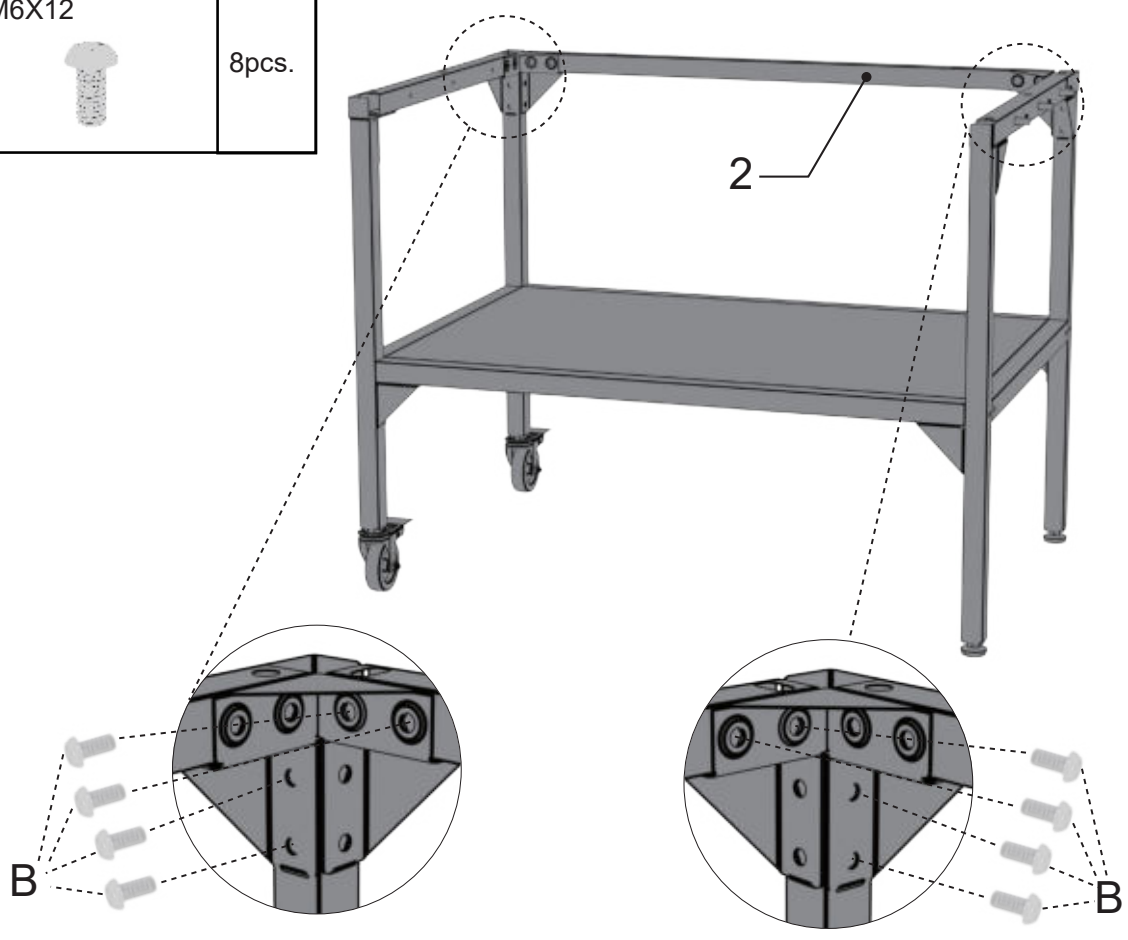

B	M6X12 	8pcs.

6