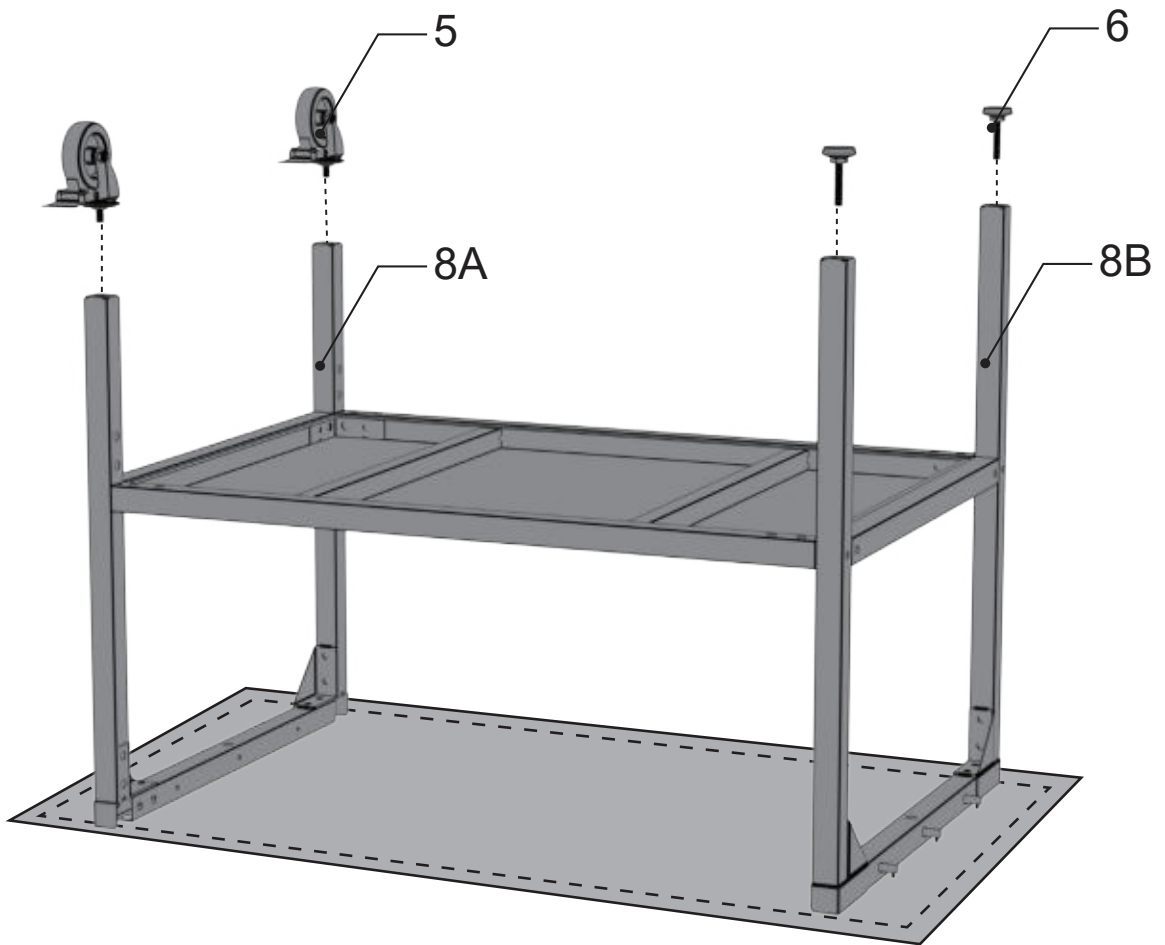

90200

ASSEMBLY INSTRUCTIONS FOR 900 STATION

OUTSTANDING
DANISH
DESIGN

FIND A VIDEO ON HOW TO
ASSEMBLE THE TABLE AT
[COZZEBBQ.COM/ASSEMBLY](https://cozzebbq.com/assembly)

cozze®

1		6pcs.	3		6pcs.
2		1pc.	4		1pc.
8A		1pc.	5		2pcs.
8B		1pc.	6		2pcs.

A	M6X40 	8pcs.	F	M4X40 	6pcs.
B	M6X12 	28pcs.	H	ϕ 4.5 	6pcs.

	M4X40		ϕ 4.5	
F		6pcs.		6pcs.

	M6X40		
A		8pcs.	

3

	M6X12	
B		16pcs.

4

B	M6X12 	4pcs.
---	--	-------

5