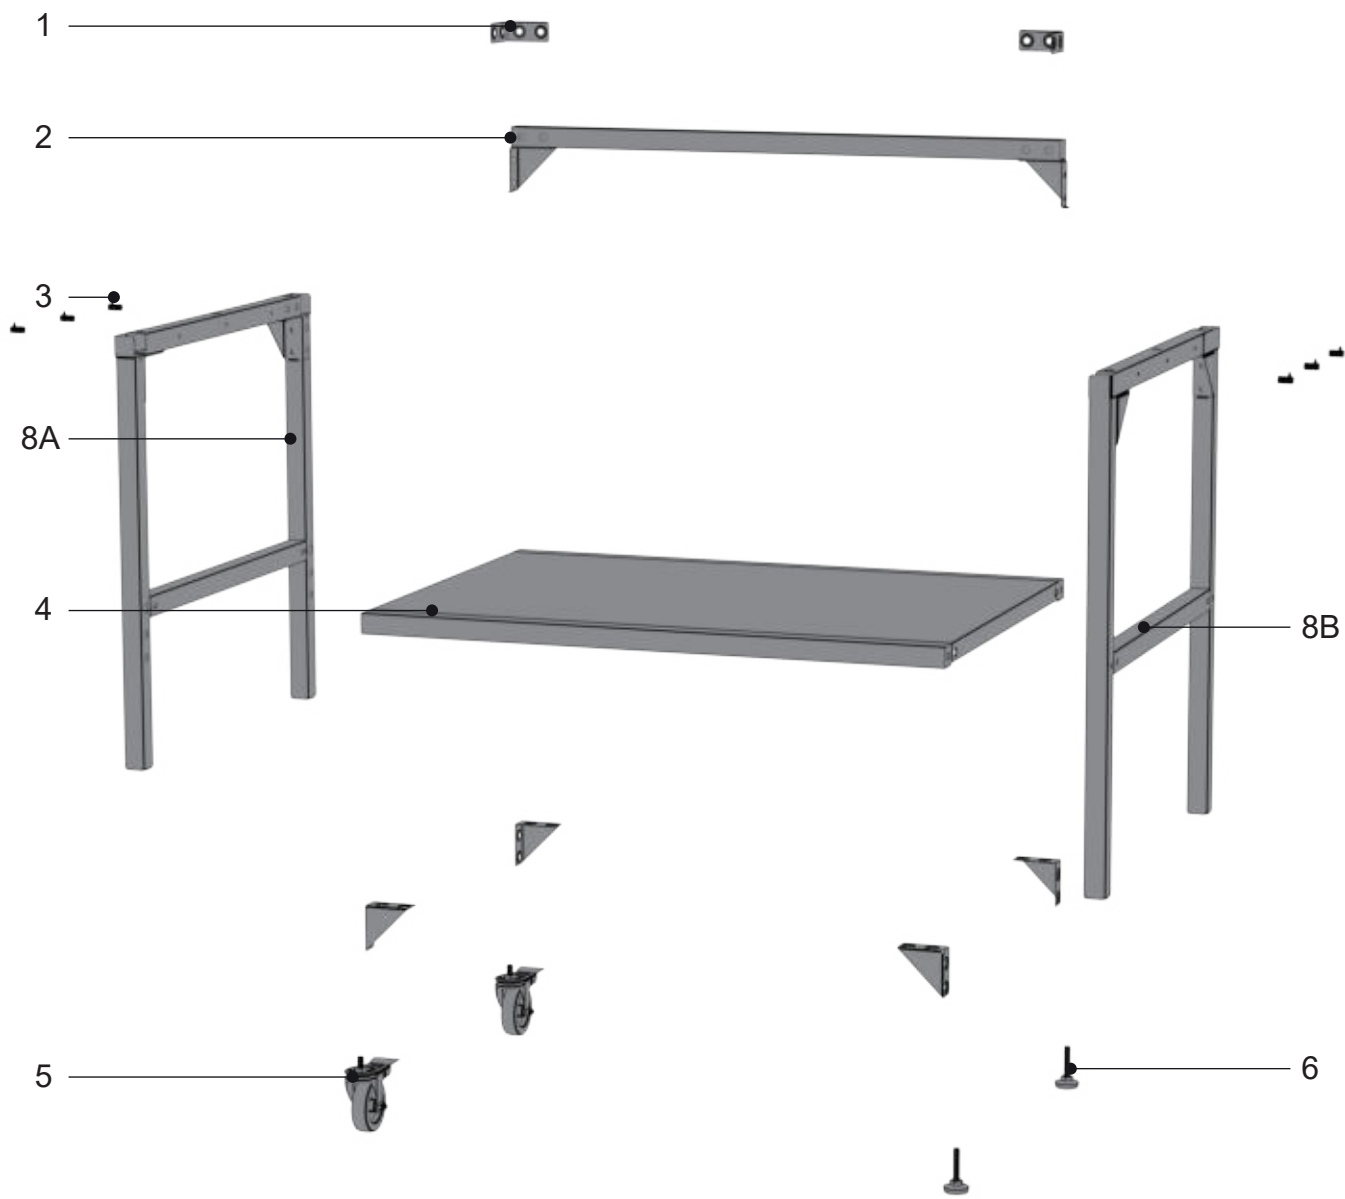

90200

ASSEMBLY INSTRUCTIONS FOR 900 STATION

OUTSTANDING
DANISH
DESIGN

FIND A VIDEO ON HOW TO
ASSEMBLE THE TABLE AT
[COZZEBBQ.COM/ASSEMBLY](https://cozzebbq.com/assembly)

cozze®

1		6pcs.	3		6pcs.
2		1pc.	4		1pc.
8A		1pc.	5		2pcs.
8B		1pc.	6		2pcs.

A	M6X40 	8pcs.	F	M4X40 	6pcs.
B	M6X12 	28pcs.	H	ϕ 4.5 	6pcs.

	M4X40		ϕ 4.5	
F		6pcs.		6pcs.

	M6X40		
A		8pcs.	

3

	M6X12	
B		16pcs.

4

B	M6X12 	4pcs.
---	--	-------

5