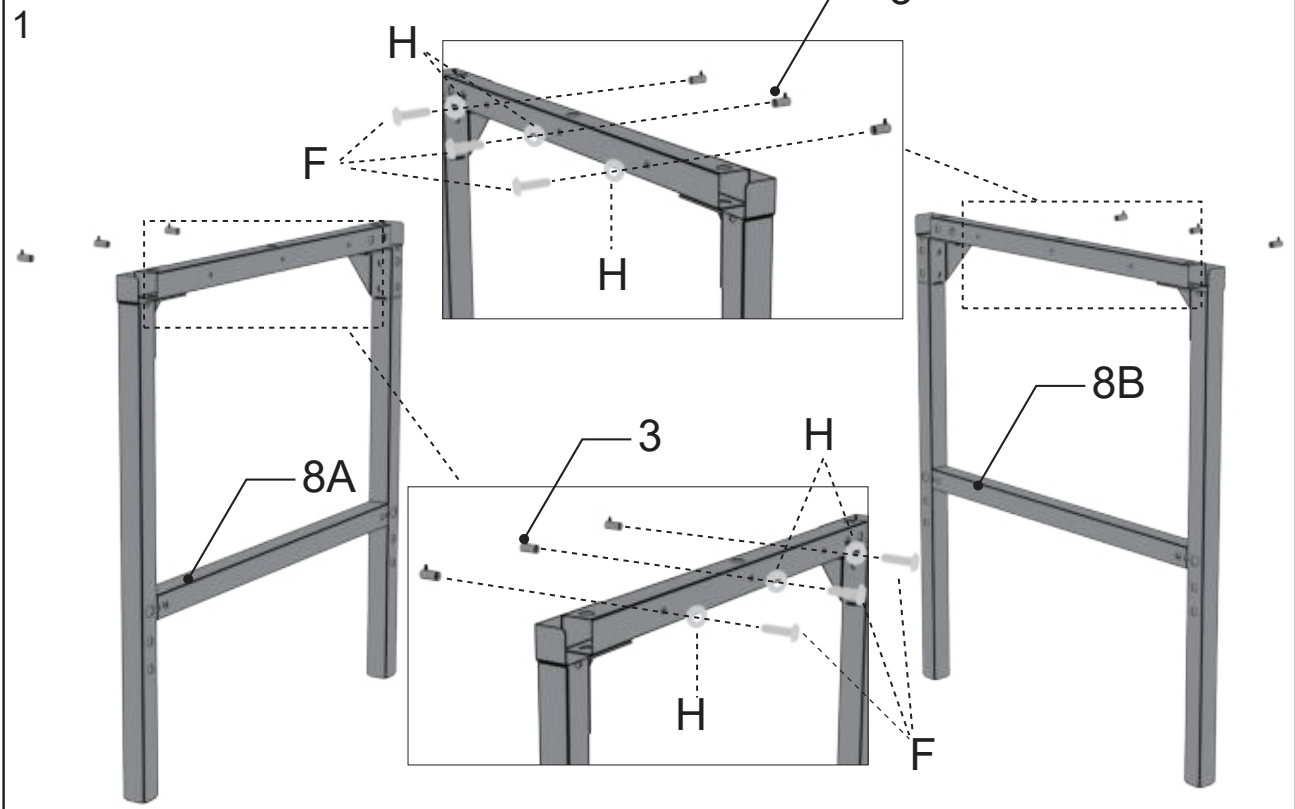

90200

ASSEMBLY INSTRUCTIONS FOR 900 STATION

OUTSTANDING
DANISH
DESIGN

FIND A VIDEO ON HOW TO
ASSEMBLE THE TABLE AT
[COZZEBBQ.COM/ASSEMBLY](https://cozzebbq.com/assembly)

cozze®

1		6pcs.	3		6pcs.
2		1pc.	4		1pc.
8A		1pc.	5		2pcs.
8B		1pc.	6		2pcs.

A	M6X40 	8pcs.	F	M4X40 	6pcs.
B	M6X12 	28pcs.	H	ϕ 4.5 	6pcs.

	M4X40		ϕ 4.5	
F		6pcs.		6pcs.

	M6X40		
A		8pcs.	

3

	M6X12	
B		16pcs.

4

B	M6X12 	4pcs.
---	--	-------

5