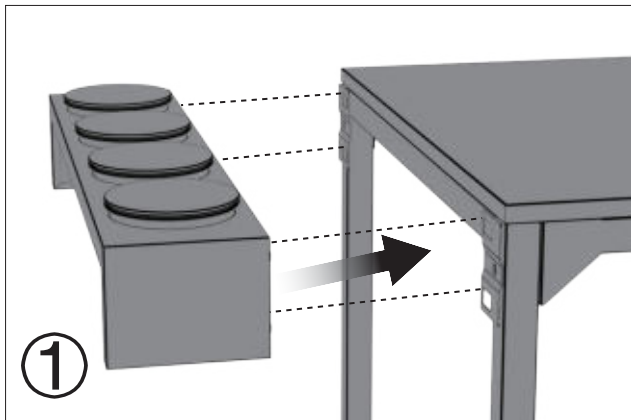

M6X16

2pcs.

OPTION 1

COZZE® ELEMENT BBQ station

3

4