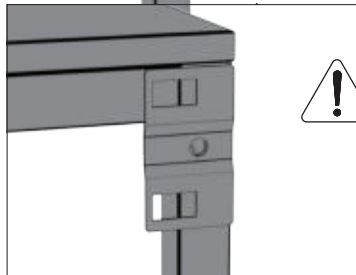

M6X16

2pcs.

OPTION 1

COZZE® ELEMENT BBQ station

3