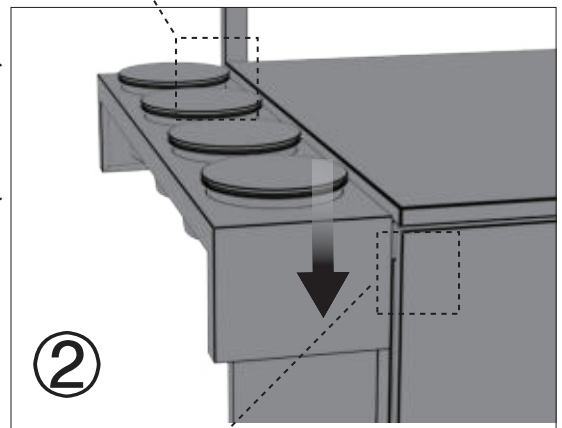

# OPTION 3

7

COZZE® ELEMENT  
tabletop and cabinet

8

M6X30

2pcs.