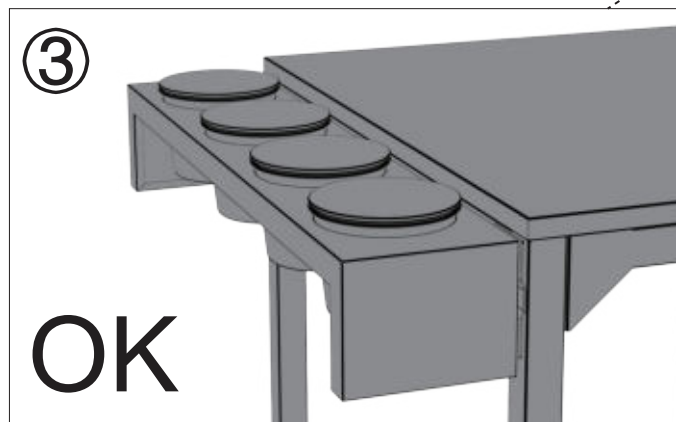

M6X16

2pcs.

OPTION 1

COZZE® ELEMENT BBQ station

3

4