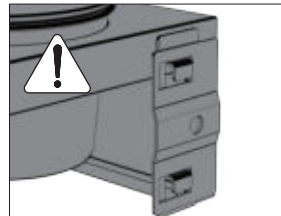

M6X16

2pcs.

OPTION 1

COZZE® ELEMENT BBQ station

3

4