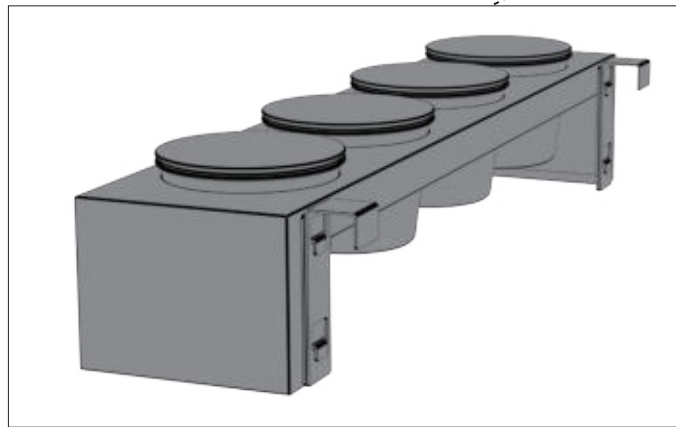

11

OPTION 5

12

COZZE® ELEMENT
back wall

OK