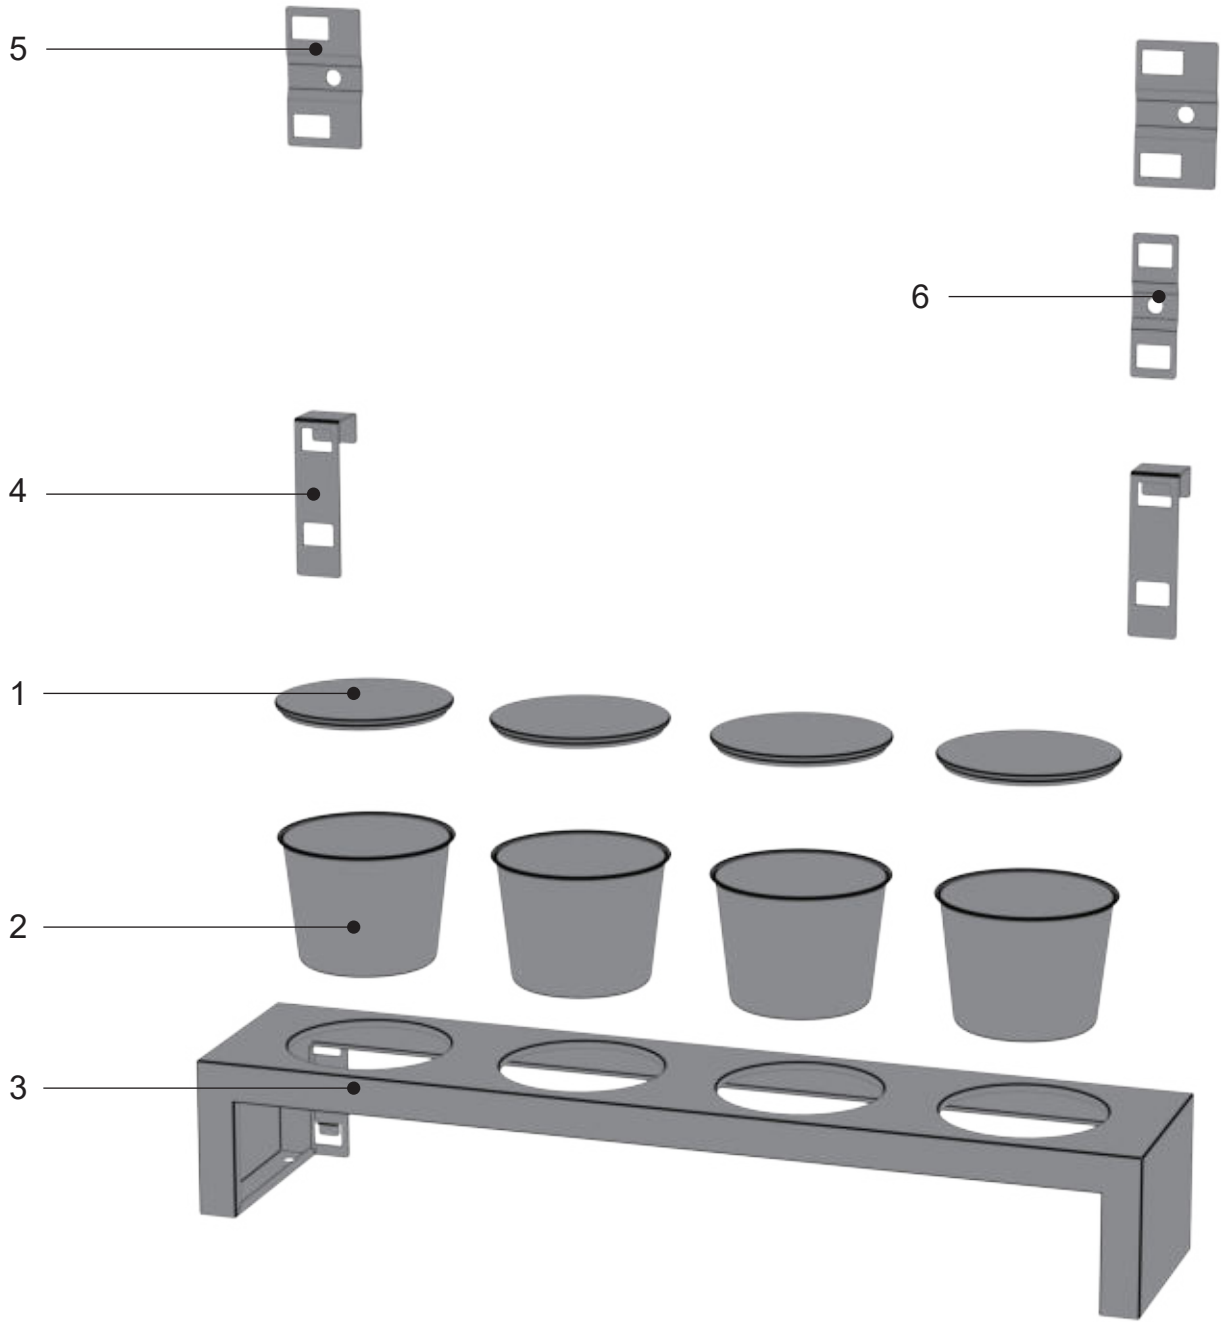

# ASSEMBLY INSTRUCTIONS FOR TOPPING STATION

OUTSTANDING DANISH DESIGN

cozze®

1		4pcs.	3		1pc.
2		4pcs.	4		2pcs.

4		2pcs.	5		2pcs.
	M6X16 	2pcs.		M6X40 	2pcs.
	M6X30 	2pcs.			

(Included)

1

2

# OPTION 1

COZZE® ELEMENT BBQ station

3

4

M6X40

2pcs.

# OPTION 2

BBQ/BBQ table

5

5

M6X40

5

6

M6X30

# OPTION 3

7

COZZE® ELEMENT  
tabletop and cabinet

8

M6X30

2pcs.