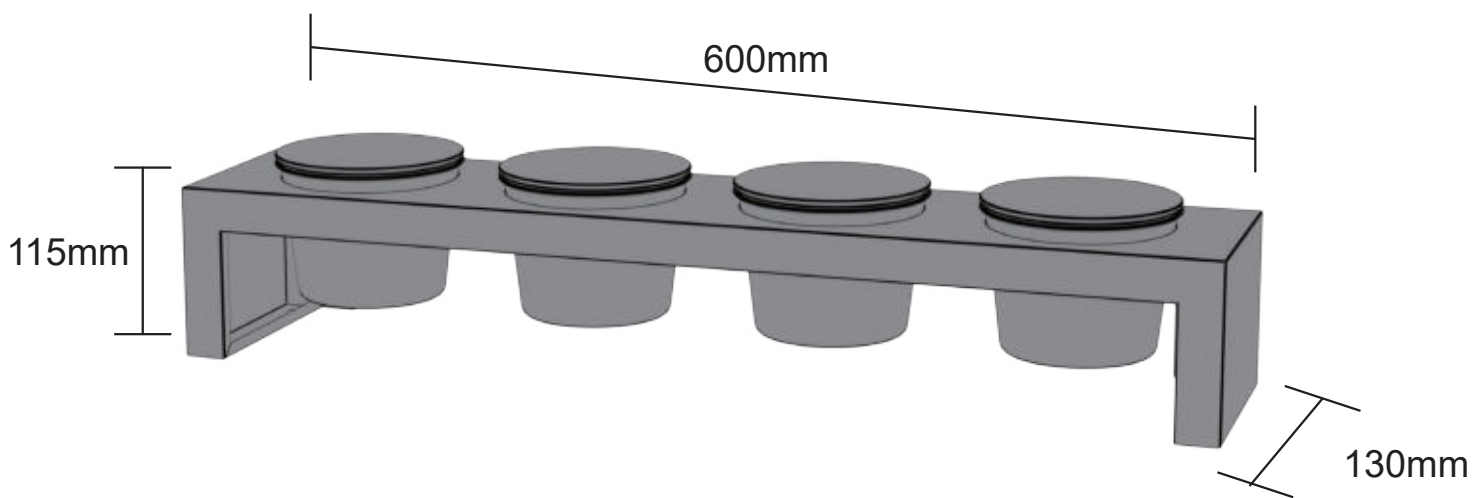

# ASSEMBLY INSTRUCTIONS FOR TOPPING STATION

OUTSTANDING DANISH DESIGN

cozze®

1		4pcs.	3		1pc.
2		4pcs.	4		2pcs.

4		2pcs.	5		2pcs.
	M6X16 	2pcs.		M6X40 	2pcs.
	M6X30 	2pcs.			

(Included)

1

2

# OPTION 1

COZZE® ELEMENT BBQ station

3

4

M6X40

2pcs.