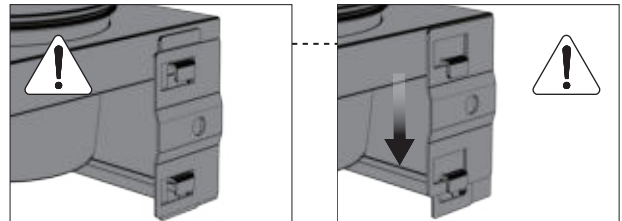

# OPTION 3

7

COZZE® ELEMENT  
tabletop and cabinet

8

M6X30

2pcs.