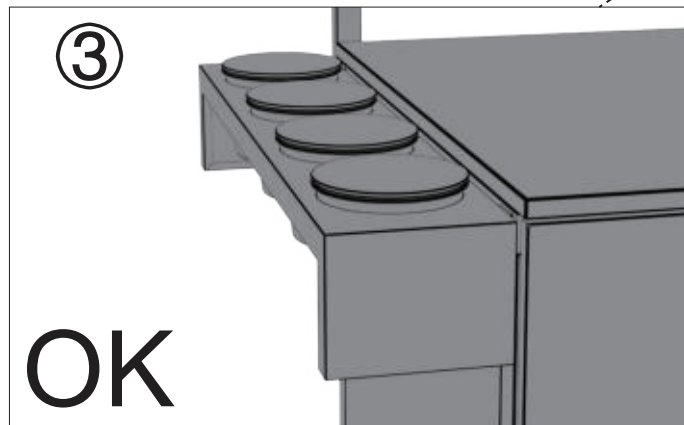

# OPTION 3

7

COZZE® ELEMENT  
tabletop and cabinet

8

M6X30

2pcs.