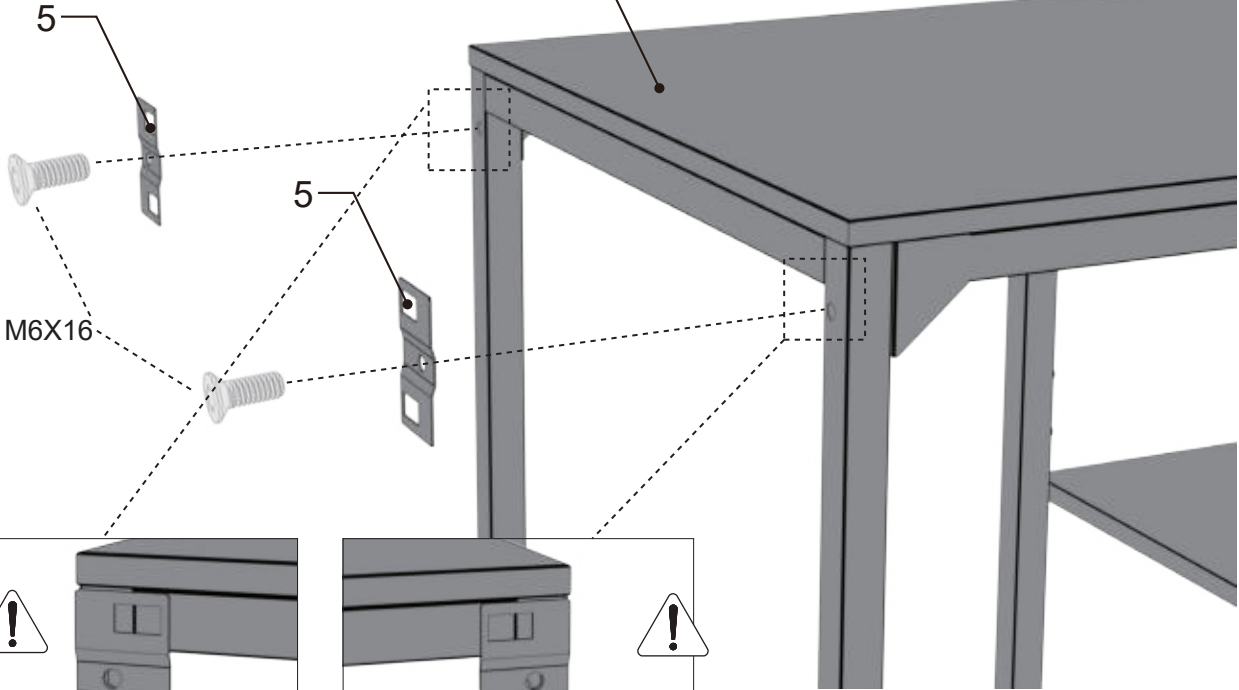

M6X16

2pcs.

OPTION 1

COZZE® ELEMENT BBQ station

3