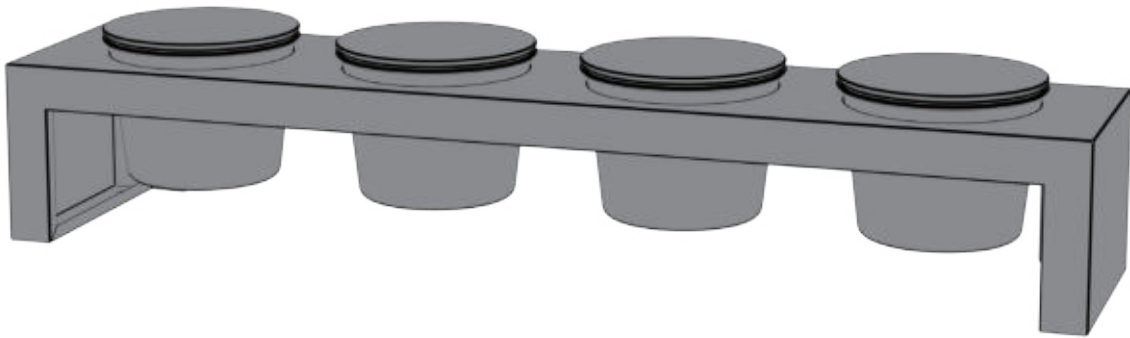

# ASSEMBLY INSTRUCTIONS FOR TOPPING STATION

OUTSTANDING DANISH DESIGN

cozze®

1		4pcs.	3		1pc.
2		4pcs.	4		2pcs.

4		2pcs.	5		2pcs.
	M6X16 	2pcs.		M6X40 	2pcs.
	M6X30 	2pcs.			

(Included)

1

2

# OPTION 1

COZZE® ELEMENT BBQ station

3

4

M6X40

2pcs.