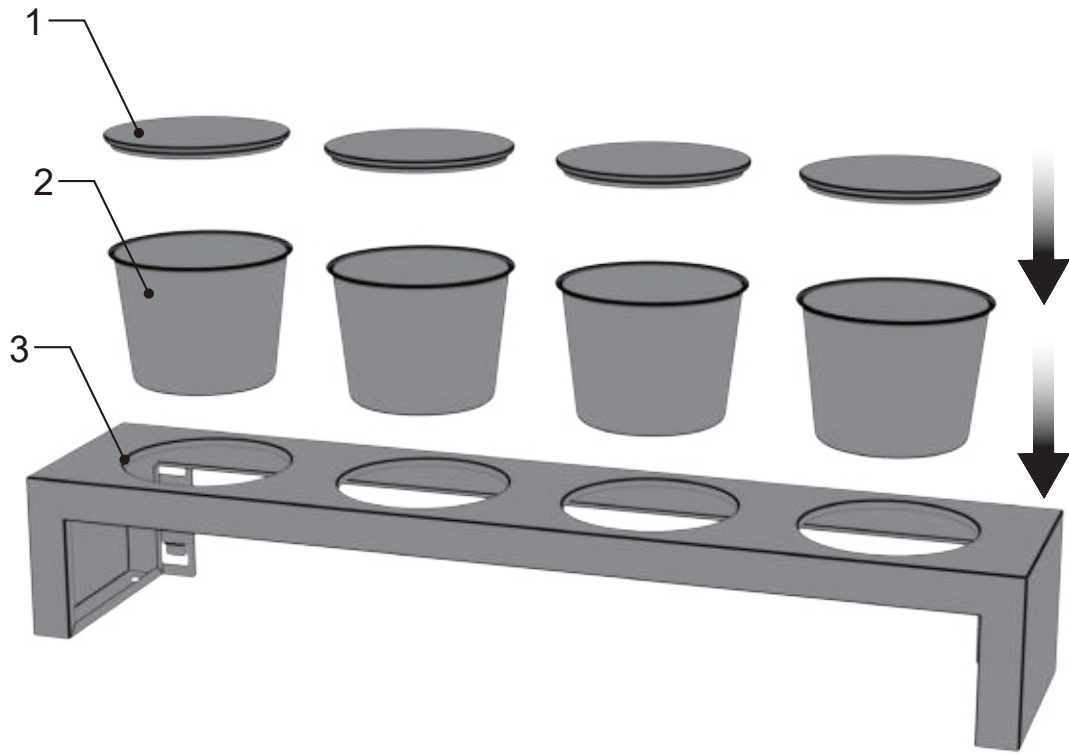

# ASSEMBLY INSTRUCTIONS FOR TOPPING STATION

OUTSTANDING DANISH DESIGN

cozze®

1		4pcs.	3		1pc.
2		4pcs.	4		2pcs.

4		2pcs.	5		2pcs.
	M6X16 	2pcs.		M6X40 	2pcs.
	M6X30 	2pcs.			

(Included)

1

2

# OPTION 1

COZZE® ELEMENT BBQ station

3

4

M6X40

2pcs.