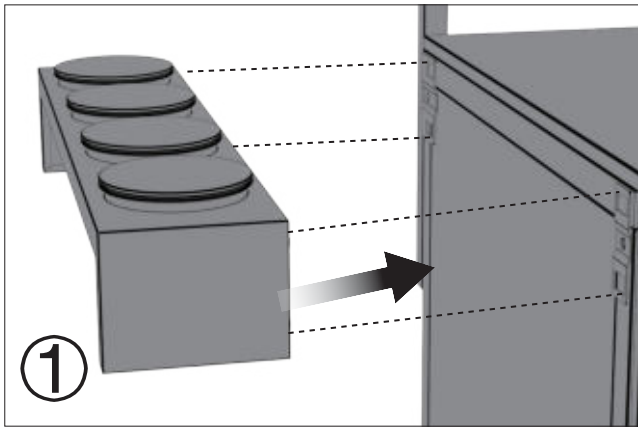

# OPTION 3

7

COZZE® ELEMENT  
tabletop and cabinet

8

M6X30

2pcs.