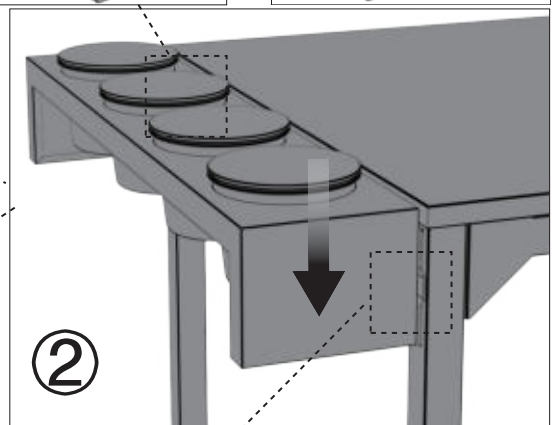

M6X16

2pcs.

OPTION 1

COZZE® ELEMENT BBQ station

3

4