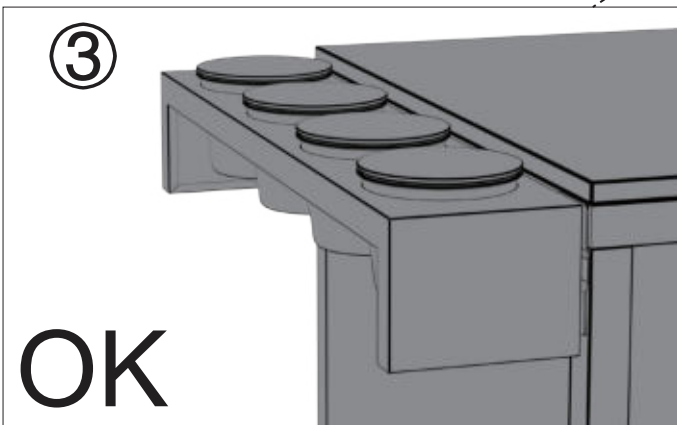

M6X30

2pcs.

OPTION 4

9

COZZE® ELEMENT fridge modul

M6X30

5

5

10