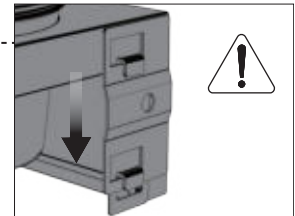

M6X16

2pcs.

OPTION 1

COZZE® ELEMENT BBQ station

3

4