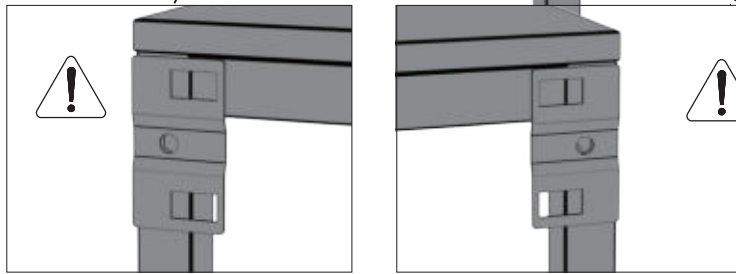

M6X16

2pcs.

OPTION 1

COZZE® ELEMENT BBQ station

3