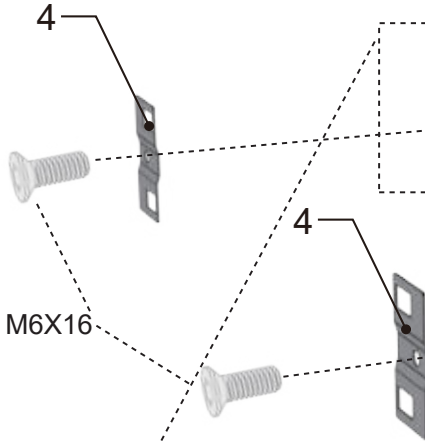

# ASSEMBLY INSTRUCTIONS FOR UNIVERSAL STATION

OUTSTANDING DANISH DESIGN

cozze®

1		1pc.	3		2pcs.
2		3pcs.			

4		2pcs.	5		1pc.
	M6X16 	2pcs.		M6X40 	2pcs.
	M6X30 	2pcs.		M4X8 	3pcs.

(Included)

M4X8

3pcs.

# OPTION 1

COZZE® ELEMENT BBQ station

3

4

M6X40

2 pcs.