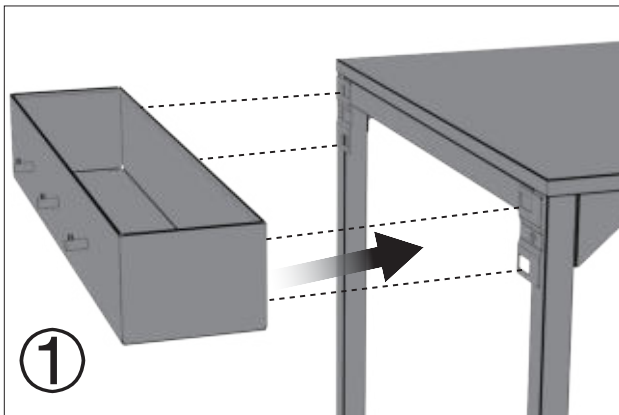

M6X16

2pcs.

OPTION 1

COZZE® ELEMENT BBQ station

3

4