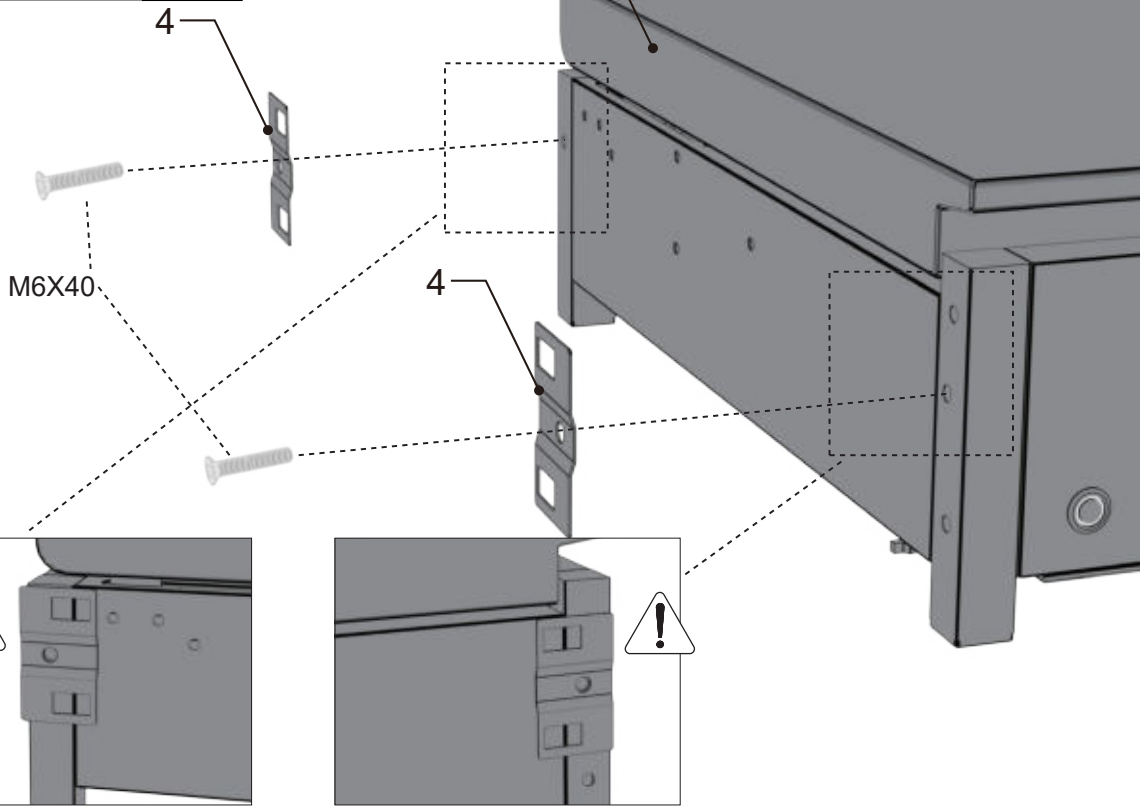

M6X40

2 pcs.

OPTION 2

5

BBQ/BBQ table