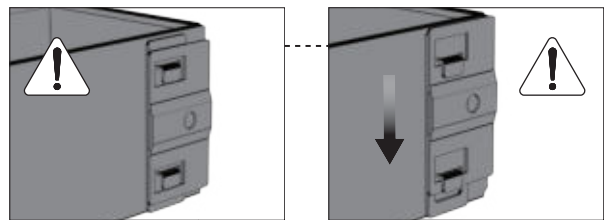

M6X16

2pcs.

OPTION 1

COZZE® ELEMENT BBQ station

3

4