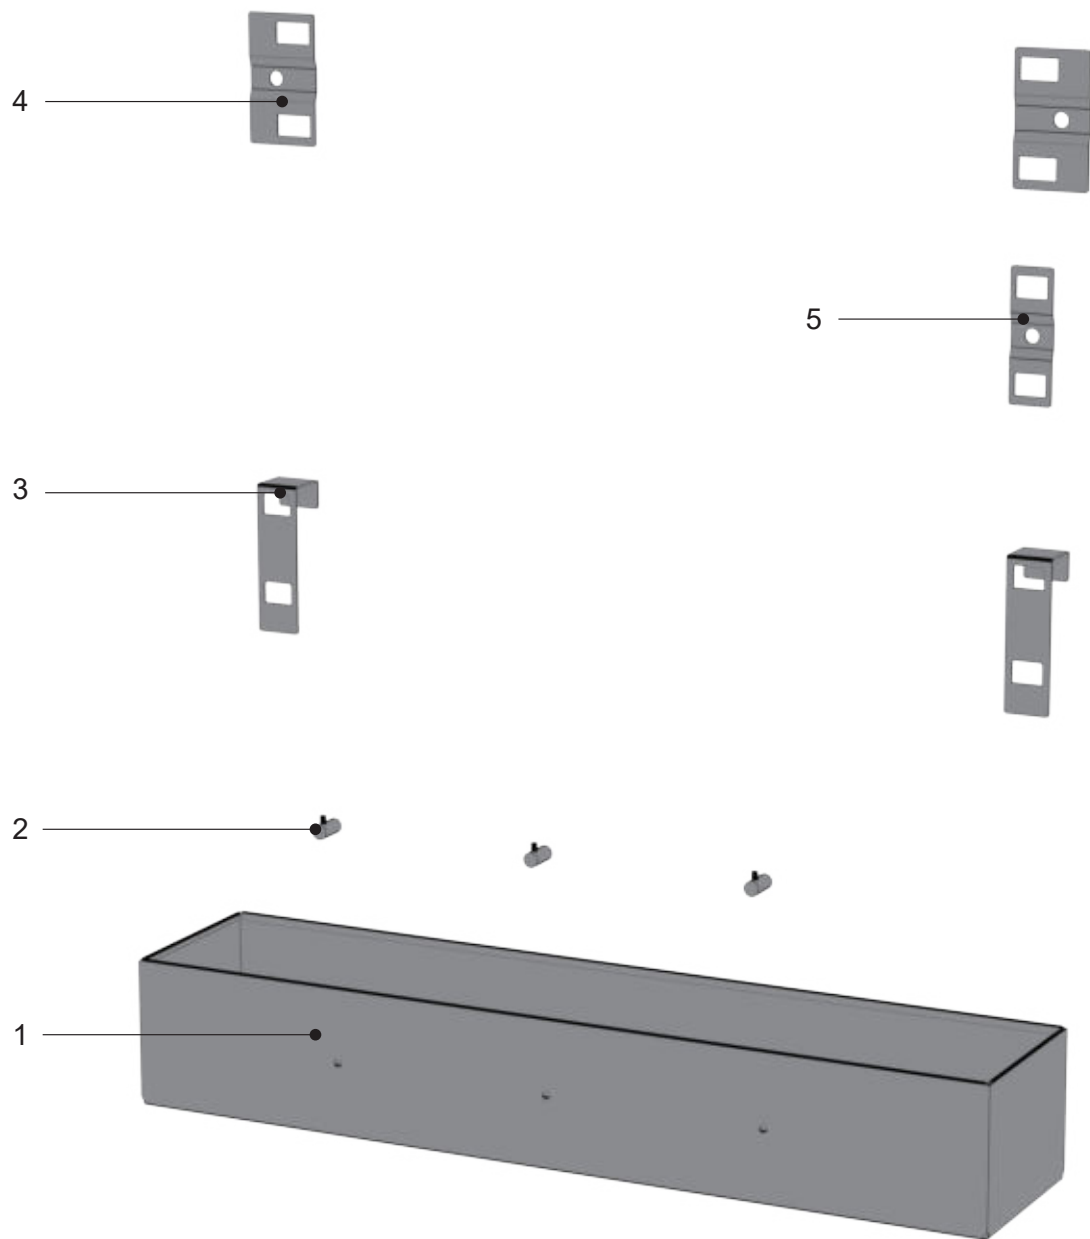

# ASSEMBLY INSTRUCTIONS FOR UNIVERSAL STATION

OUTSTANDING DANISH DESIGN

cozze®

1		1pc.	3		2pcs.
2		3pcs.			

4		2pcs.	5		1pc.
	M6X16 	2pcs.		M6X40 	2pcs.
	M6X30 	2pcs.		M4X8 	3pcs.

(Included)

M4X8

3pcs.

# OPTION 1

COZZE® ELEMENT BBQ station

3

4

M6X40

2 pcs.