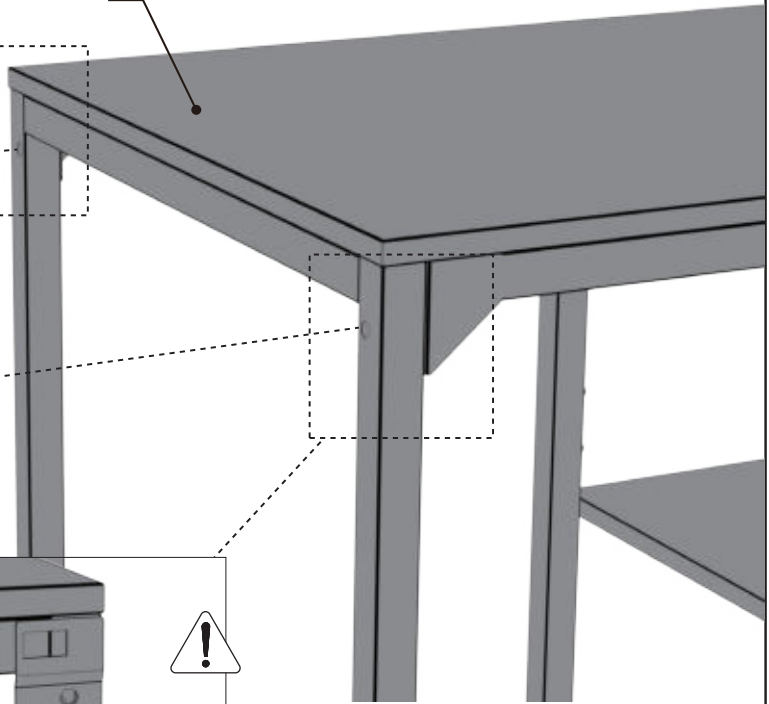

M6X16

2pcs.

OPTION 1

COZZE® ELEMENT BBQ station

3