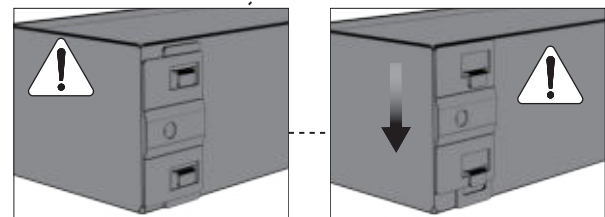

M6X16

2pcs.

OPTION 1

COZZE® ELEMENT BBQ station

3

4