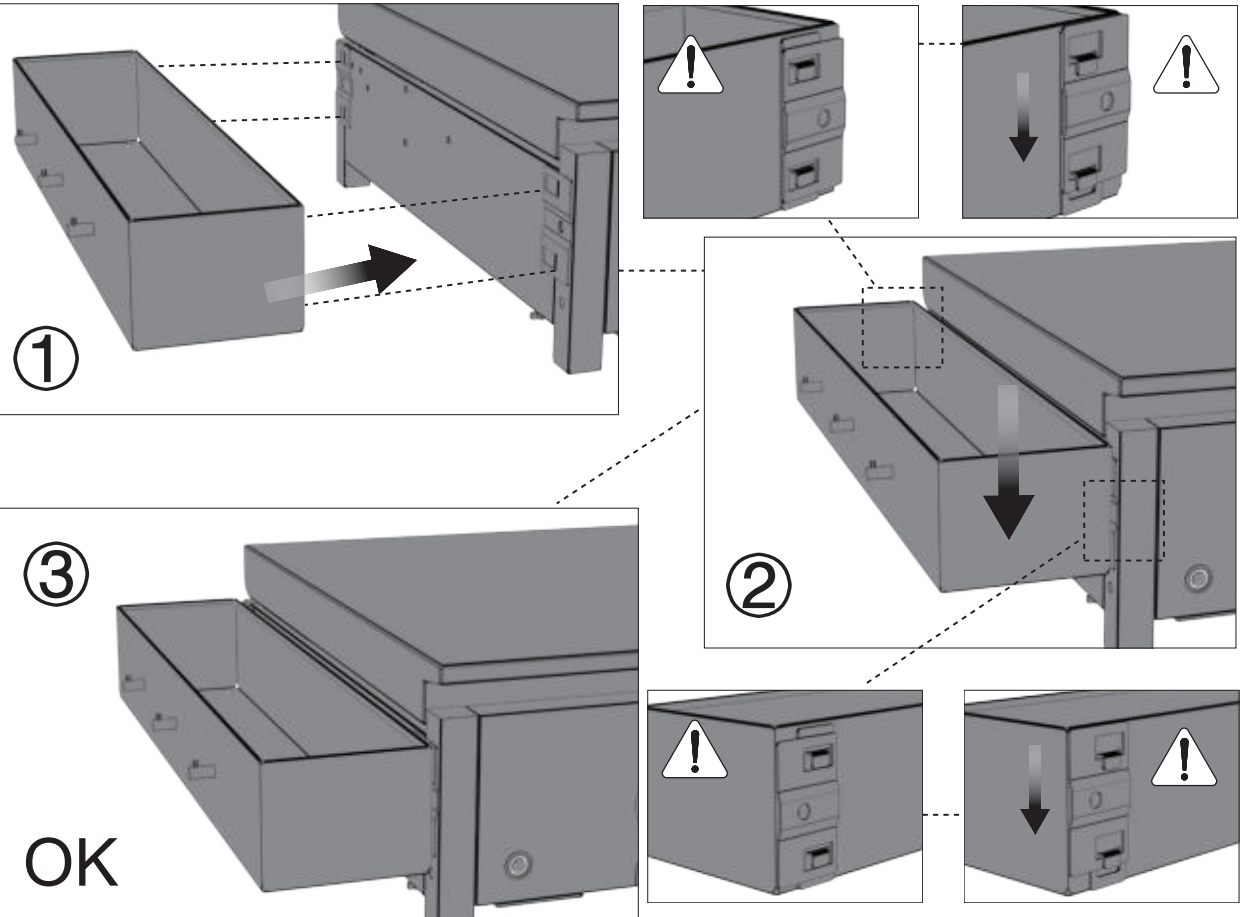

M6X40

2 pcs.

OPTION 2

5

BBQ/BBQ table

6