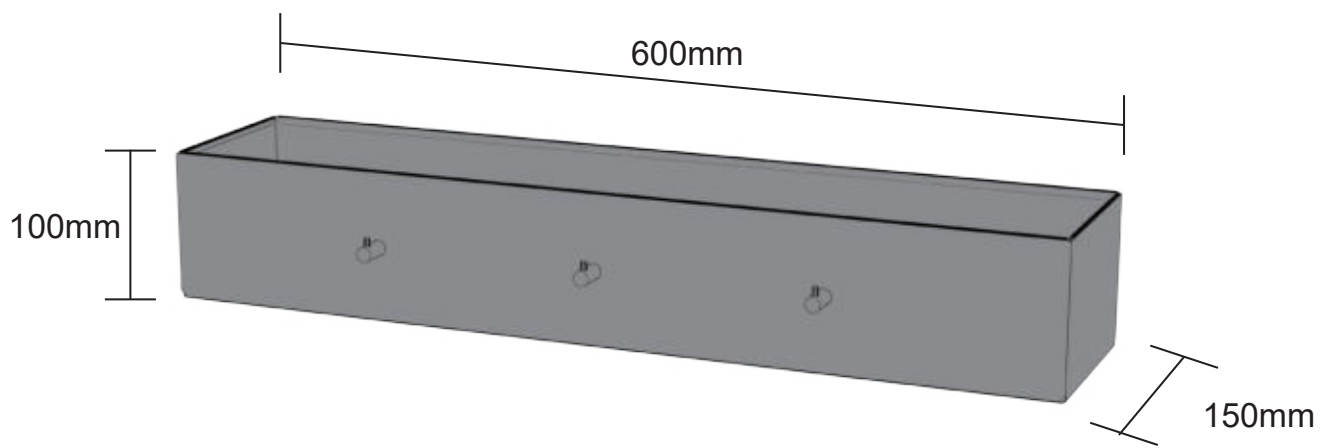

# ASSEMBLY INSTRUCTIONS FOR UNIVERSAL STATION

OUTSTANDING DANISH DESIGN

cozze®

1		1pc.	3		2pcs.
2		3pcs.			

4		2pcs.	5		1pc.
	M6X16 	2pcs.		M6X40 	2pcs.
	M6X30 	2pcs.		M4X8 	3pcs.

(Included)

M4X8

3pcs.

# OPTION 1

COZZE® ELEMENT BBQ station

3

4

M6X40

2 pcs.