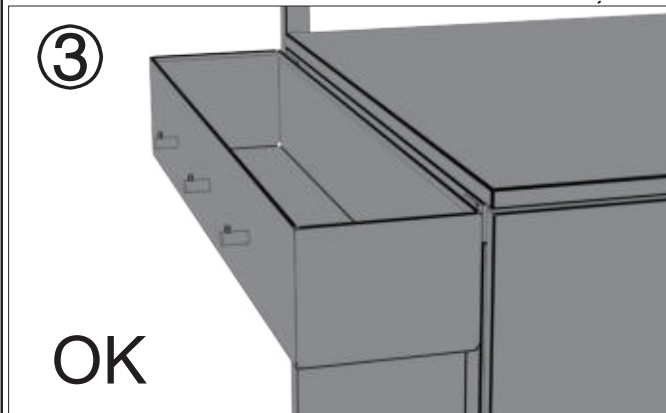

# OPTION 3

7

COZZE® ELEMENT  
tabletop and cabinet

8

M6X30

2pcs.