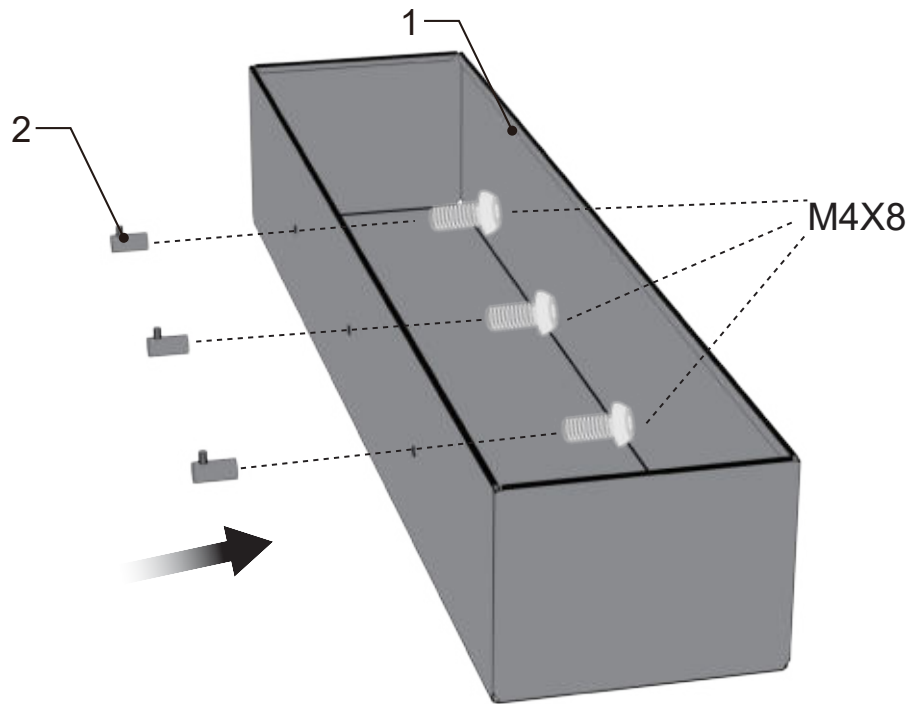

M4X8

3pcs.

1