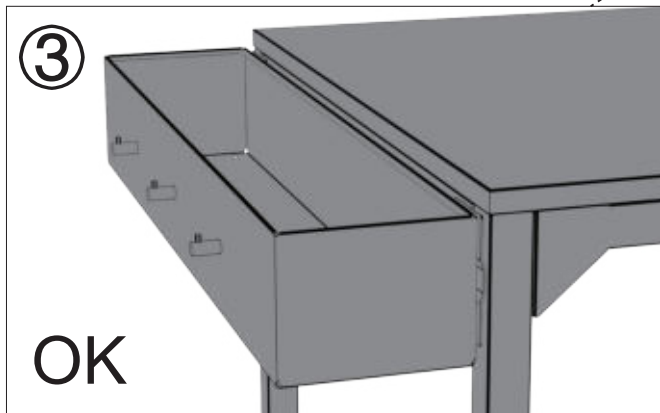

M6X16

2pcs.

OPTION 1

COZZE® ELEMENT BBQ station

3

4