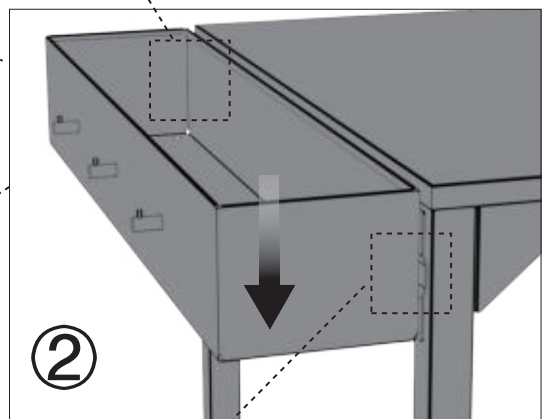

M6X16

2pcs.

OPTION 1

COZZE® ELEMENT BBQ station

3

4