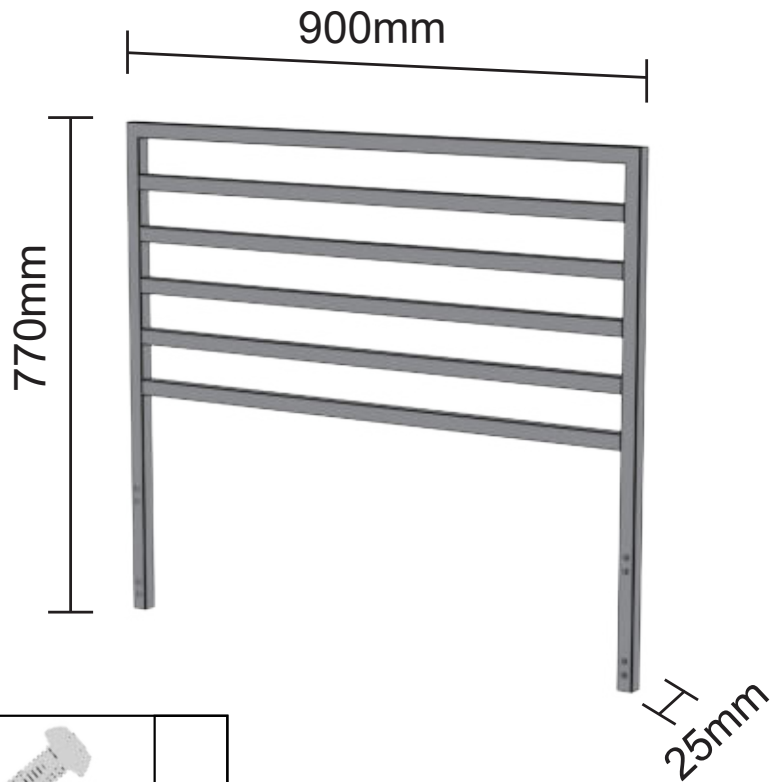

# ASSEMBLY INSTRUCTIONS FOR BACK GRID CORNER

FIND MORE INSPIRATION  
AT [COZZEBBQ.COM](http://COZZEBBQ.COM)

(Included)

1		1pc.	B	M6X40 	4pcs.
---	--	------	---	-----------	-------