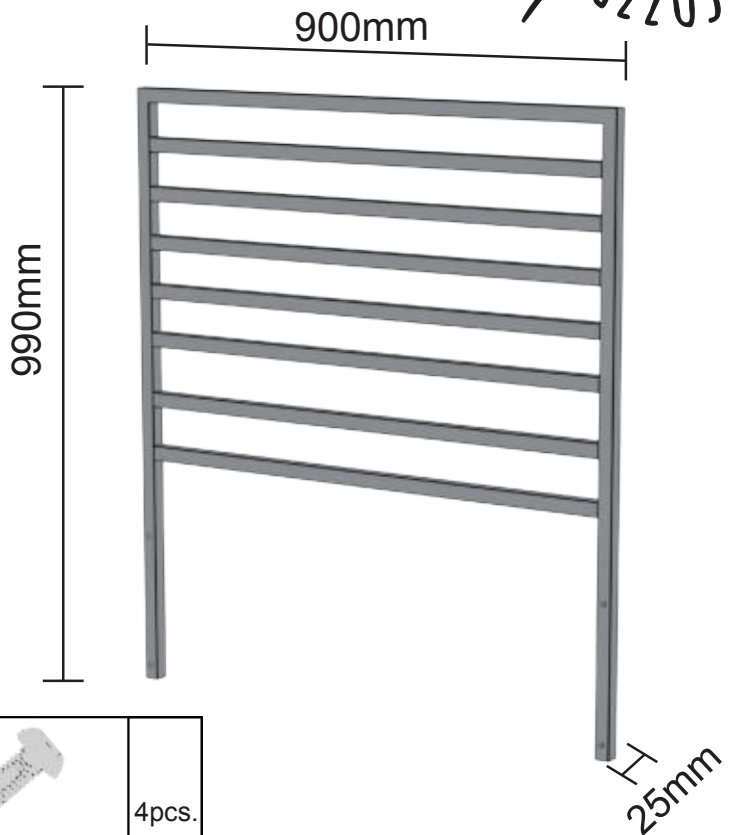

ASSEMBLY INSTRUCTIONS FOR BACK GRID 90

FIND MORE INSPIRATION
AT COZZEBBQ.COM

(Included)

1		1pc.	B	M6X40 	4pcs.
---	--	------	---	-----------	-------

2

OK