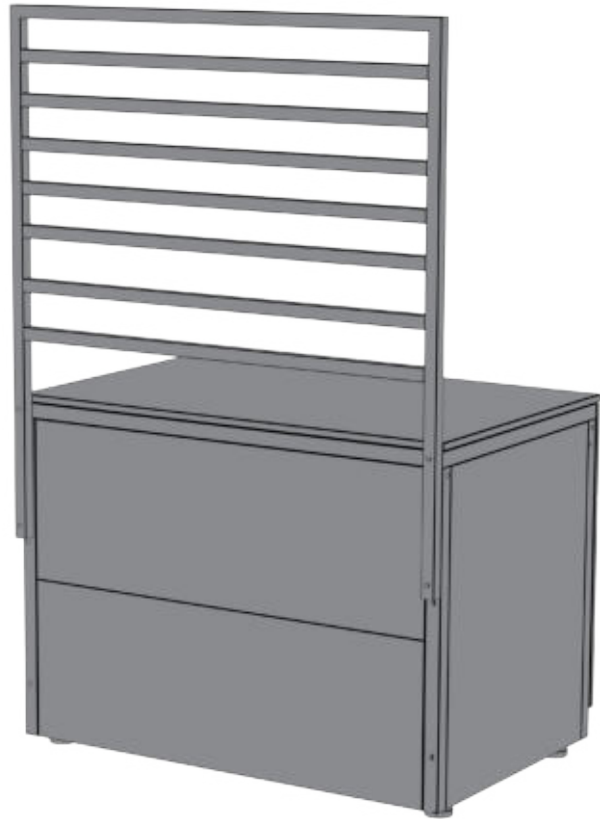

ASSEMBLY INSTRUCTIONS FOR BACK GRID 90

FIND MORE INSPIRATION
AT COZZEBBQ.COM

(Included)

1		1pc.	B	M6X40 	4pcs.
---	--	------	---	-----------	-------

2

OK