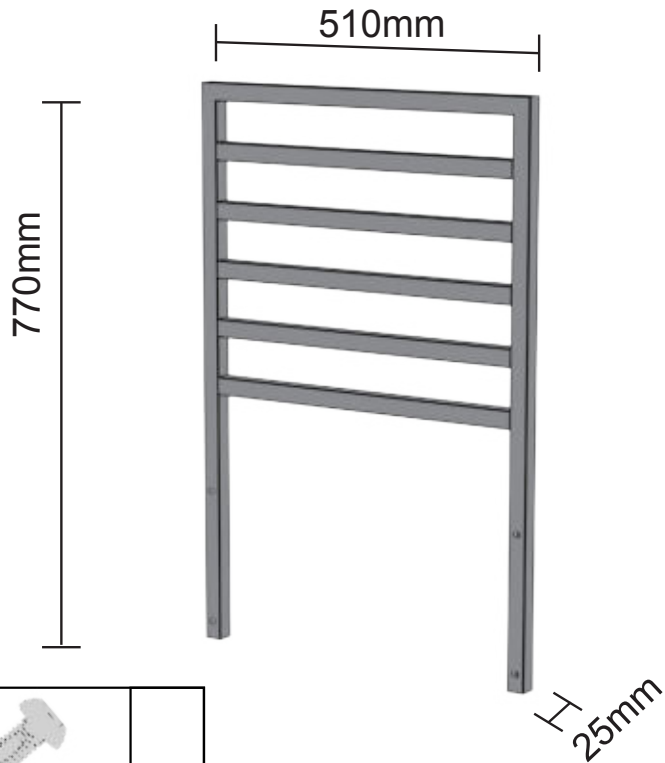

ASSEMBLY INSTRUCTIONS FOR BACK GRID 52

FIND MORE INSPIRATION
AT COZZEBBQ.COM

(Included)

1		1pc.	B	M6X40 	4pcs.
---	--	------	---	-----------	-------