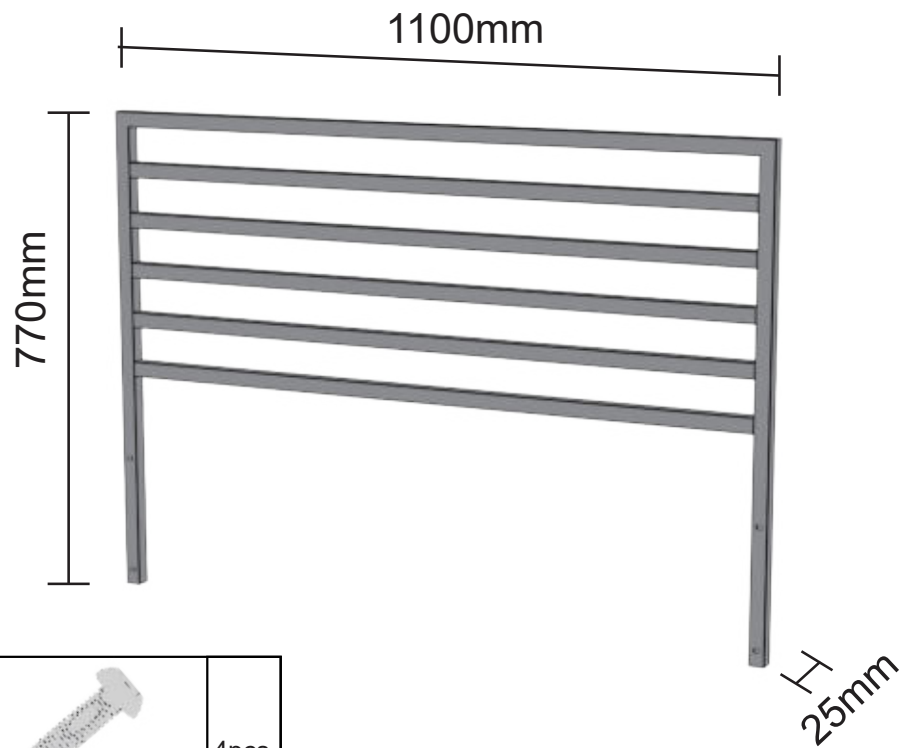

ASSEMBLY INSTRUCTIONS FOR BACK GRID 110

FIND MORE INSPIRATION
AT COZZEBBQ.COM

(Included)

1		1pc.	B	M6X40 	4pcs.
---	--	------	---	-----------	-------