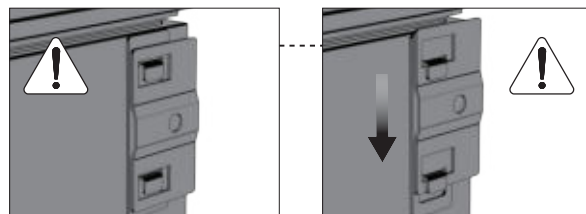

1

2

M6X16

2pcs.

OPTION 1

COZZE® ELEMENT BBQ station

3

4