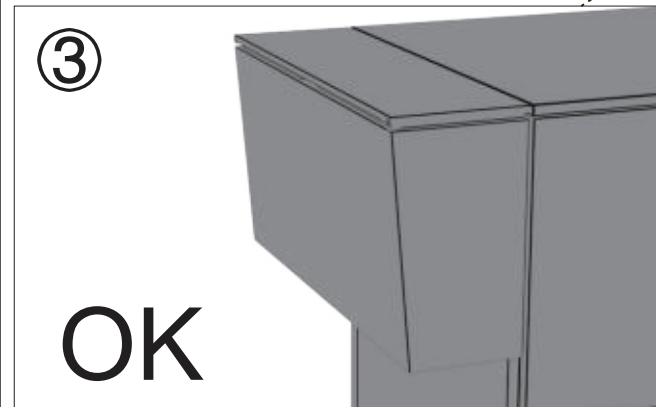

M6X40	2pcs.
-------	-------

OPTION 2

M6X30

2pcs.

COZZE® ELEMENT
tabletop and cabinet

OPTION 3

7

8