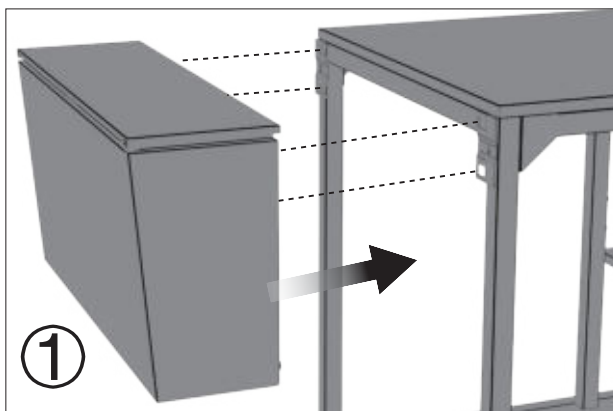

1

2

M6X16

2pcs.

OPTION 1

COZZE® ELEMENT BBQ station

3

4

M6X40	2pcs.
-------	-------

OPTION 2

M6X30

2pcs.

COZZE® ELEMENT
tabletop and cabinet

OPTION 3

7

8