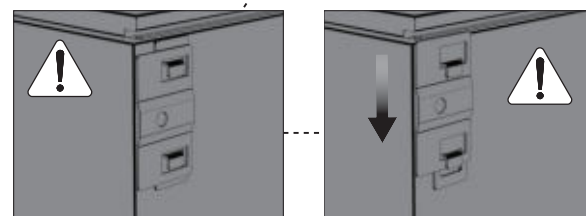

1

2

M6X16

2pcs.

OPTION 1

COZZE® ELEMENT BBQ station

3

4