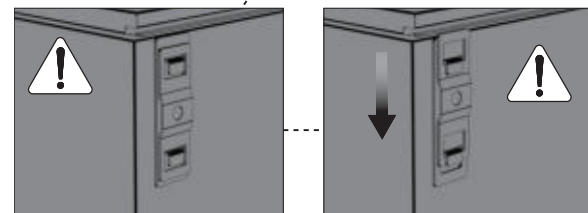

M6X40	2pcs.
-------	-------

OPTION 2

M6X30

2pcs.

COZZE® ELEMENT
tabletop and cabinet

OPTION 3

7

8