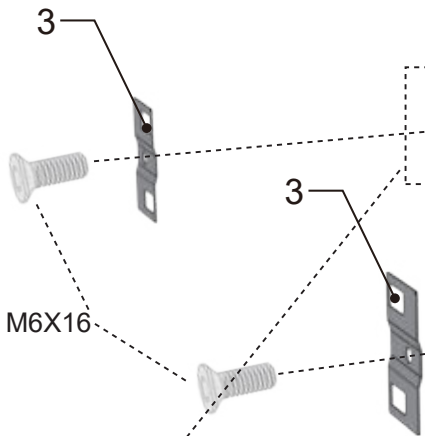

ASSEMBLY INSTRUCTIONS FOR WASTE BIN

OUTSTANDING DANISH DESIGN

cozze®

1		2pcs.	2		1pc.
---	---	-------	---	--	------

3		2pcs.	4		1pc.
	<p>M6X16</p> 	2pcs.		<p>M6X40</p> 	2pcs.
	<p>M6X30</p> 	2pcs.			

(Included)

1

2

M6X16

2pcs.

OPTION 1

COZZE® ELEMENT BBQ station

3

4

M6X40	2pcs.
-------	-------

OPTION 2

M6X30

2pcs.

COZZE® ELEMENT
tabletop and cabinet

OPTION 3

7

8