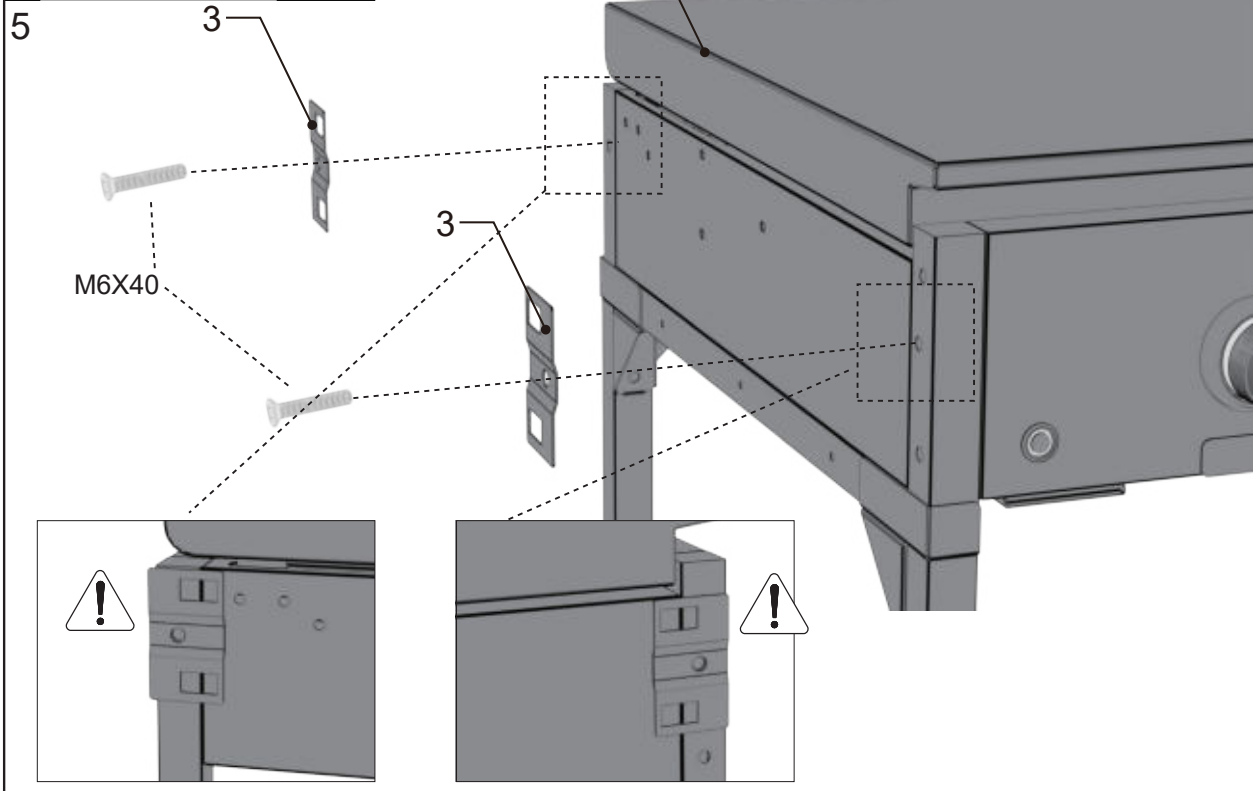

1

2

M6X16

2pcs.

OPTION 1

COZZE® ELEMENT BBQ station

3

4

M6X40	2pcs.
-------	-------

OPTION 2

M6X30

2pcs.

COZZE® ELEMENT
tabletop and cabinet

OPTION 3

7

8