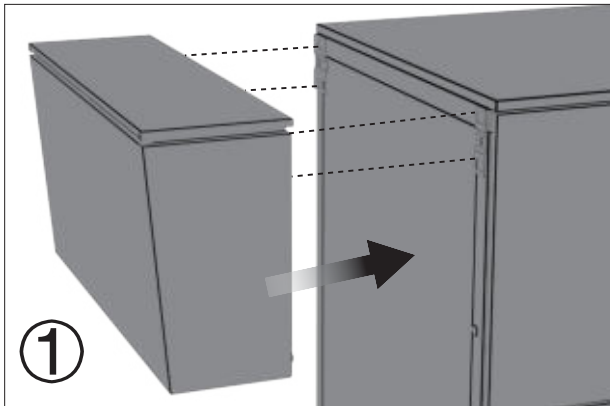

M6X40	2pcs.
-------	-------

OPTION 2

M6X30

2pcs.

COZZE® ELEMENT
tabletop and cabinet

OPTION 3

7

8