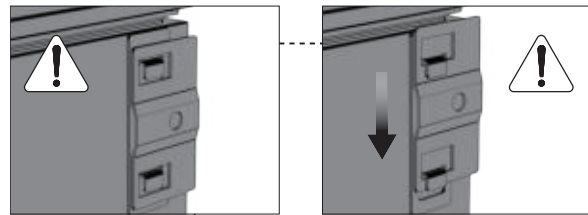

M6X40	2pcs.
-------	-------

OPTION 2

M6X30

2pcs.

COZZE® ELEMENT
tabletop and cabinet

OPTION 3

7

8