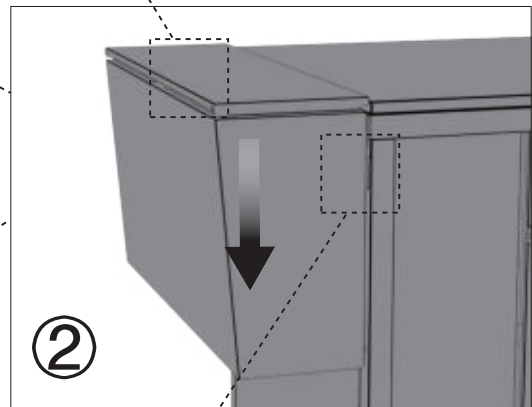

M6X30

2pcs.

OPTION 4

COZZE® ELEMENT fridge modul

9

10

90250

FIND MORE INSPIRATION
AT COZZEBBQ.COM