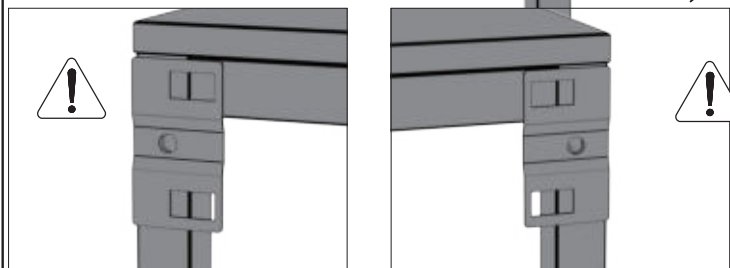

1

2

M6X16

2pcs.

OPTION 1

COZZE® ELEMENT BBQ station

3

4