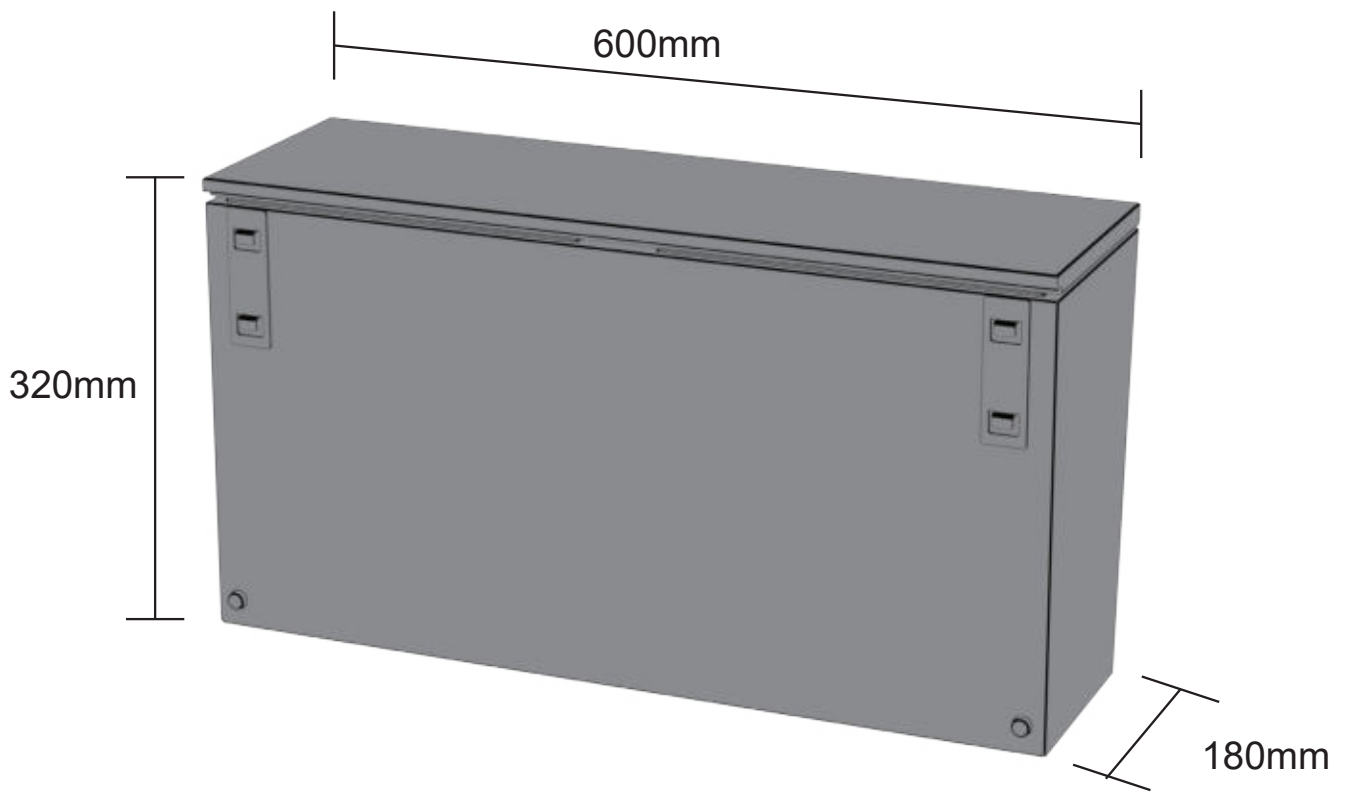

ASSEMBLY INSTRUCTIONS FOR WASTE BIN

OUTSTANDING DANISH DESIGN

cozze®

1		2pcs.	2		1pc.
---	---	-------	---	--	------

3		2pcs.	4		1pc.
	<p>M6X16</p> 	2pcs.		<p>M6X40</p> 	2pcs.
	<p>M6X30</p> 	2pcs.			

(Included)

1

2

M6X16

2pcs.

OPTION 1

COZZE® ELEMENT BBQ station

3

4

M6X40	2pcs.
-------	-------

OPTION 2

M6X30

2pcs.

COZZE® ELEMENT
tabletop and cabinet

OPTION 3

7

8