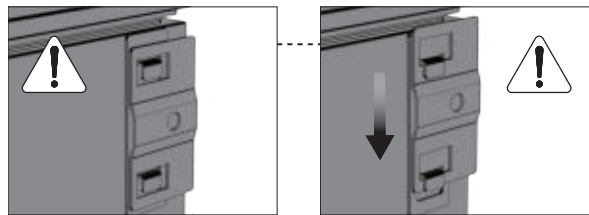

M6X30

2pcs.

OPTION 4

COZZE® ELEMENT fridge modul

9

10

90250

FIND MORE INSPIRATION
AT COZZEBBQ.COM