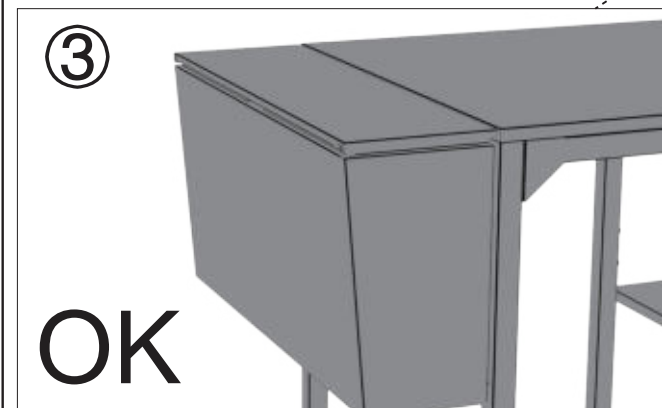

1

2

M6X16

2pcs.

OPTION 1

COZZE® ELEMENT BBQ station

3

4