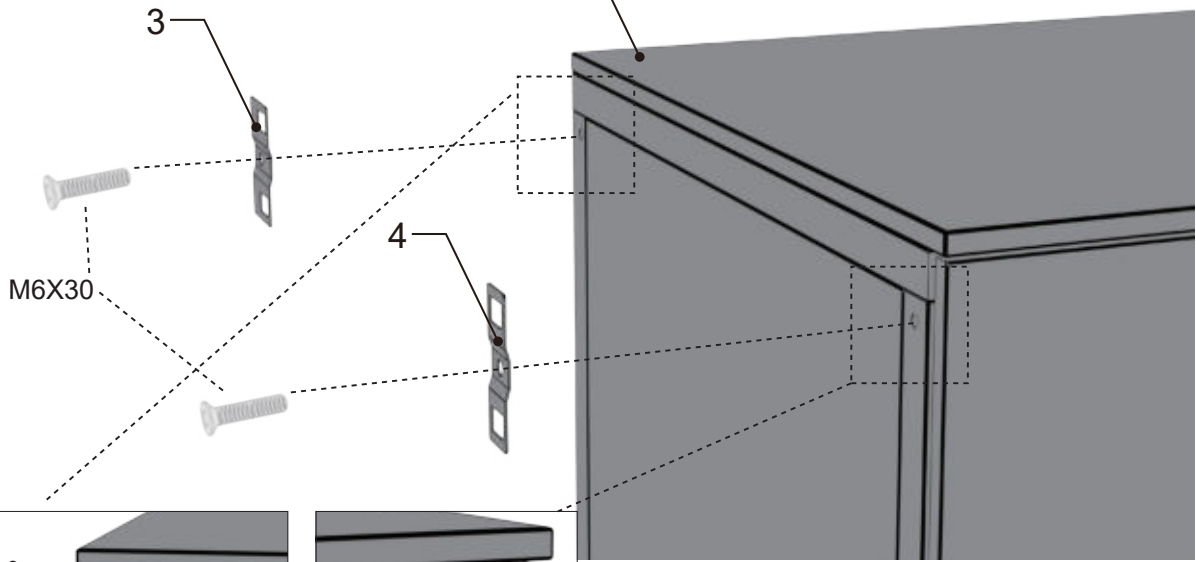

M6X40	2pcs.
-------	-------

OPTION 2

M6X30

2pcs.

COZZE® ELEMENT
tabletop and cabinet

OPTION 3

7

8