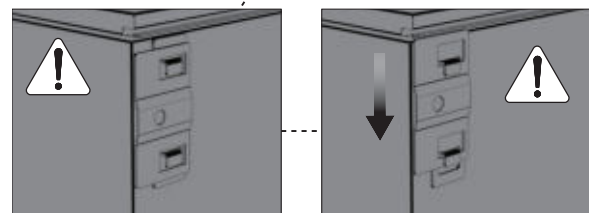

M6X30

2pcs.

OPTION 4

COZZE® ELEMENT fridge modul

9

10

90250

FIND MORE INSPIRATION
AT COZZEBBQ.COM