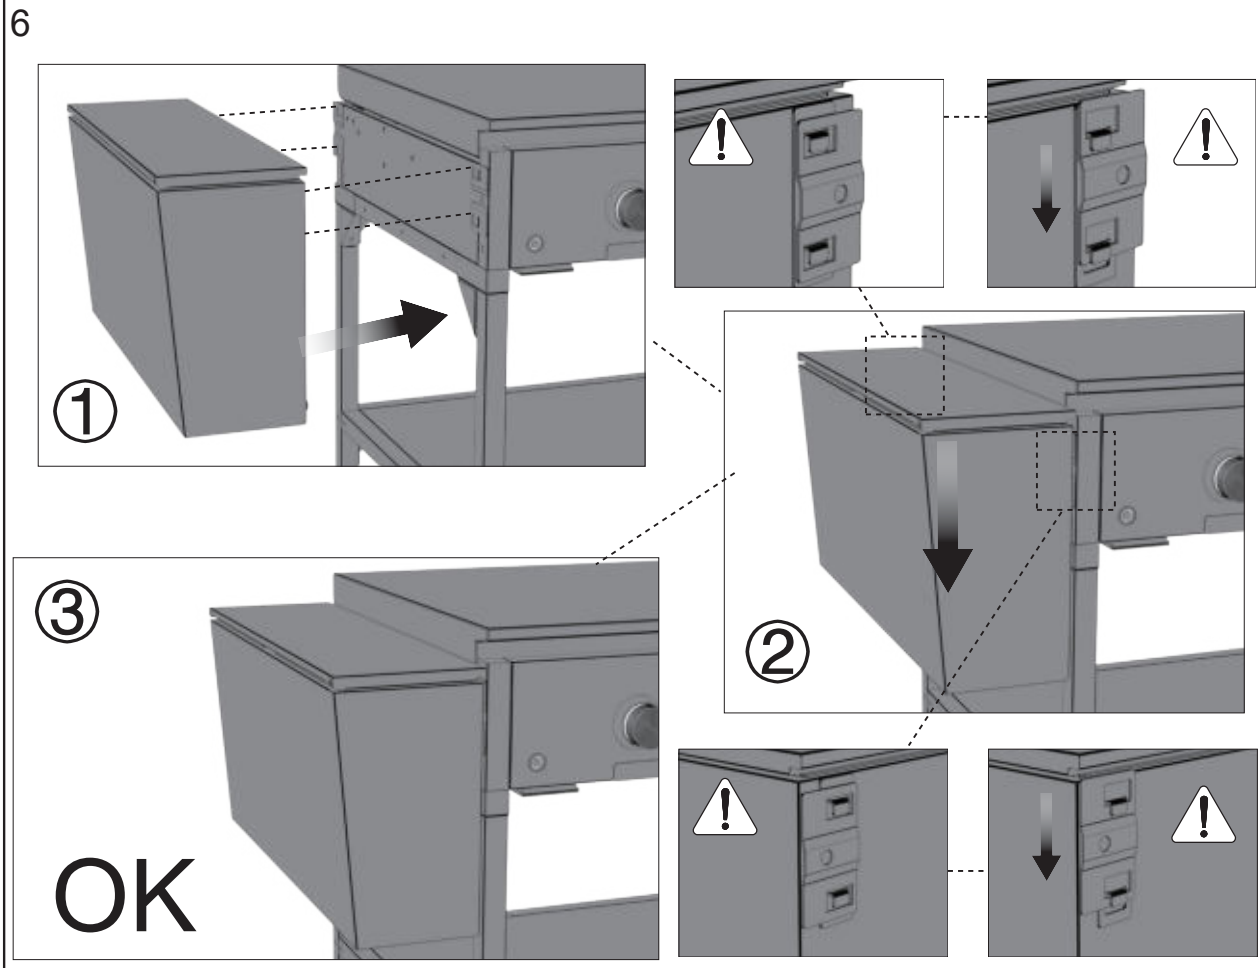

M6X40	2pcs.

OPTION 2