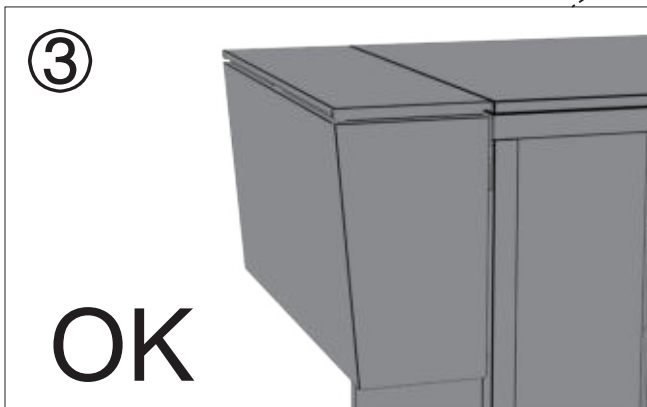

M6X30

2pcs.

OPTION 4

COZZE® ELEMENT fridge modul

9

10

90250

FIND MORE INSPIRATION
AT COZZEBBQ.COM