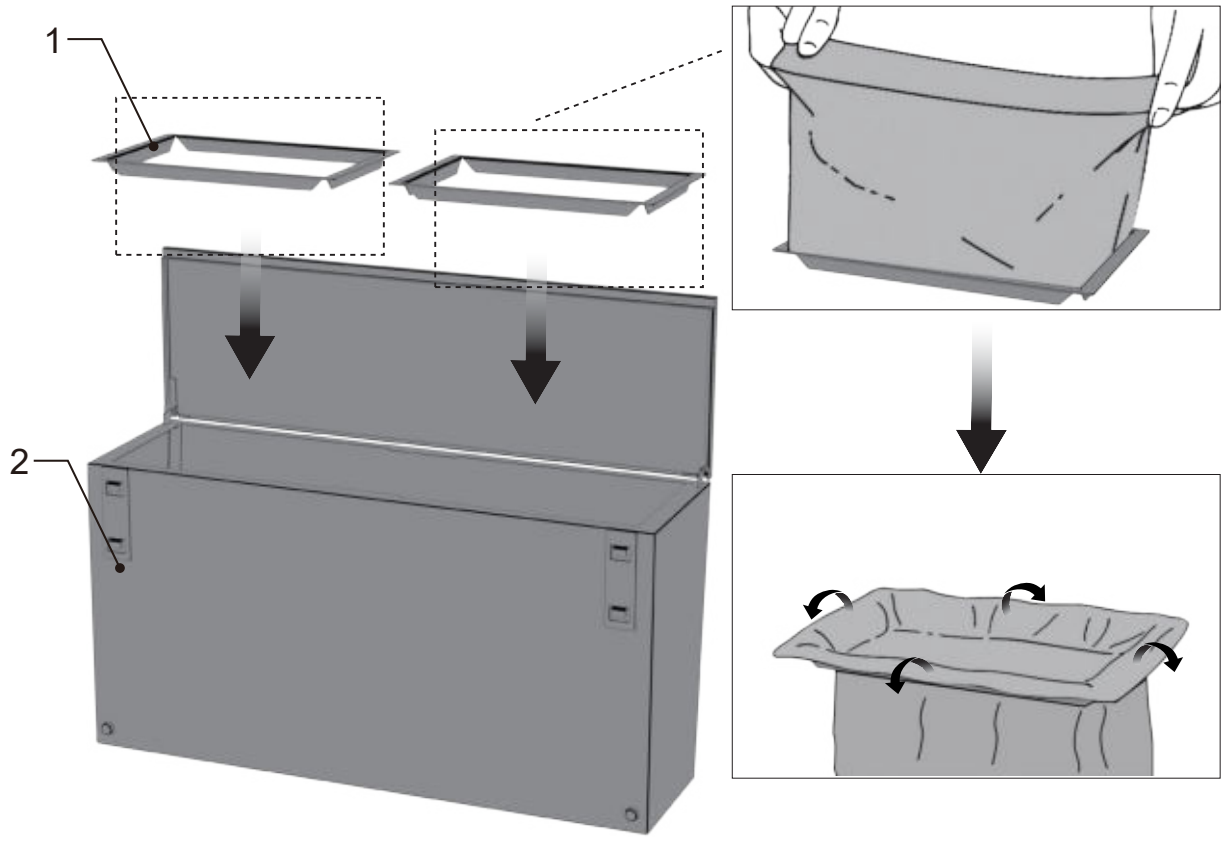

ASSEMBLY INSTRUCTIONS FOR WASTE BIN

OUTSTANDING DANISH DESIGN

cozze®

1		2pcs.	2		1pc.
---	---	-------	---	--	------

3		2pcs.	4		1pc.
	<p>M6X16</p> 	2pcs.		<p>M6X40</p> 	2pcs.
	<p>M6X30</p> 	2pcs.			

(Included)

1

2

M6X16

2pcs.

OPTION 1

COZZE® ELEMENT BBQ station

3

4