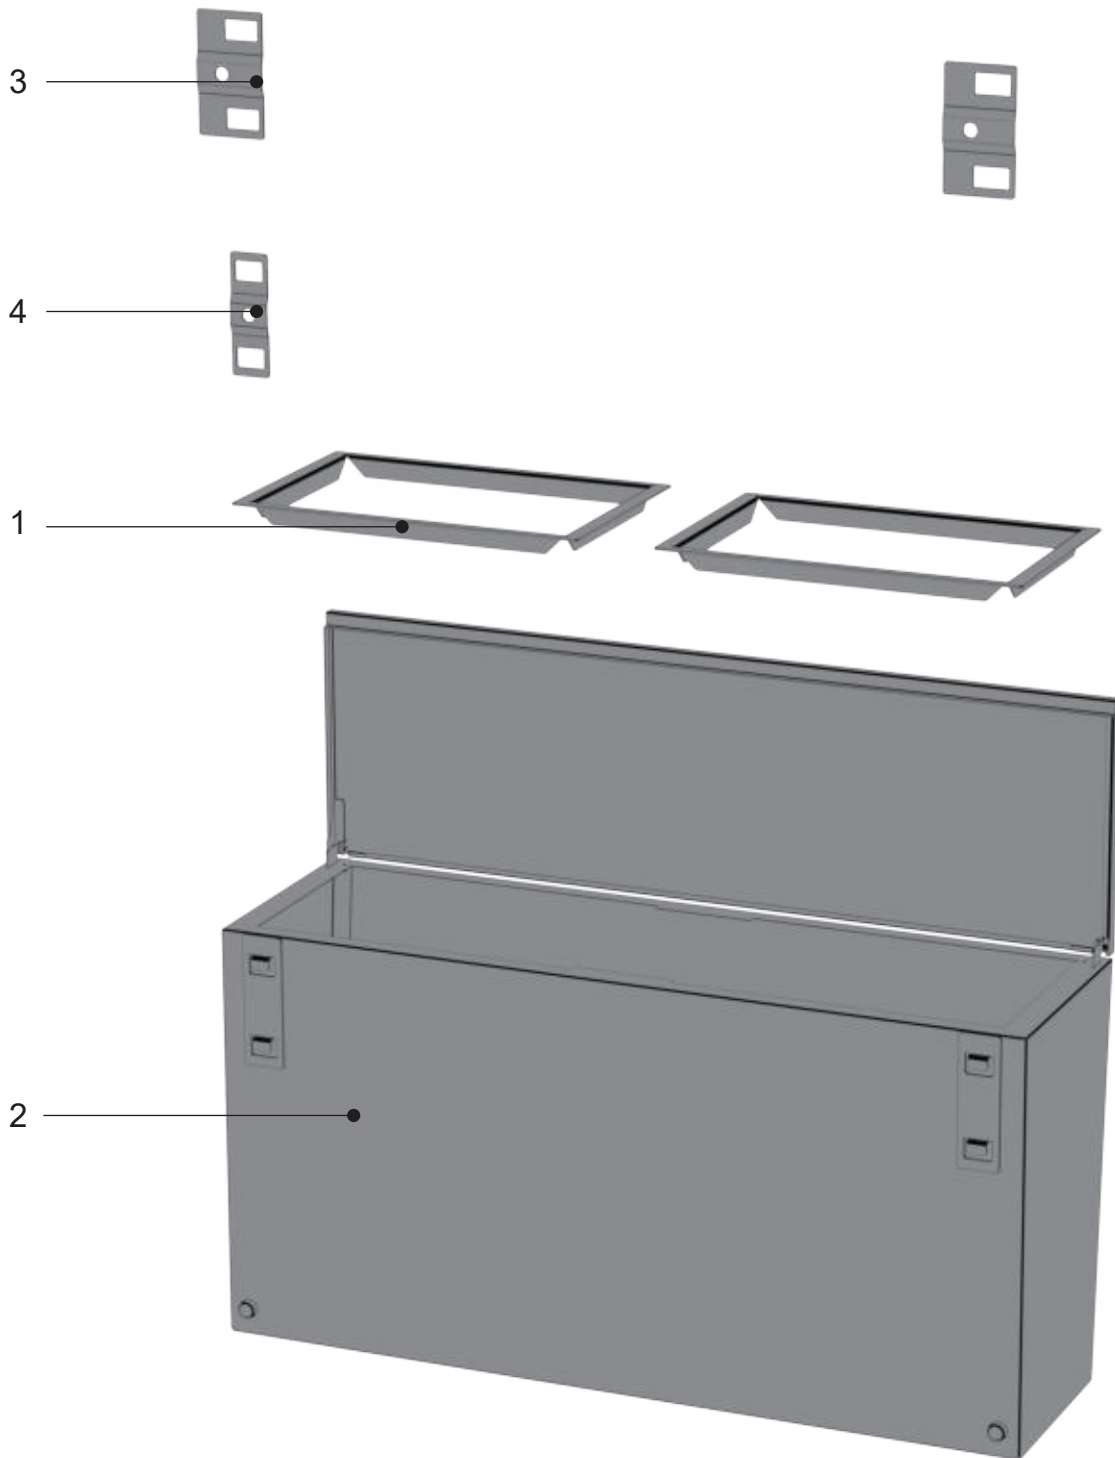

ASSEMBLY INSTRUCTIONS FOR WASTE BIN

OUTSTANDING DANISH DESIGN

cozze®

1		2pcs.	2		1pc.
---	---	-------	---	--	------

3		2pcs.	4		1pc.
	<p>M6X16</p> 	2pcs.		<p>M6X40</p> 	2pcs.
	<p>M6X30</p> 	2pcs.			

(Included)

1

2

M6X16

2pcs.

OPTION 1

COZZE® ELEMENT BBQ station

3

4

M6X40	2pcs.
-------	-------

OPTION 2

M6X30

2pcs.

COZZE® ELEMENT
tabletop and cabinet

OPTION 3

7

8

M6X30

2pcs.

OPTION 4

COZZE® ELEMENT fridge modul

9

10

90250

FIND MORE INSPIRATION
AT COZZEBBQ.COM