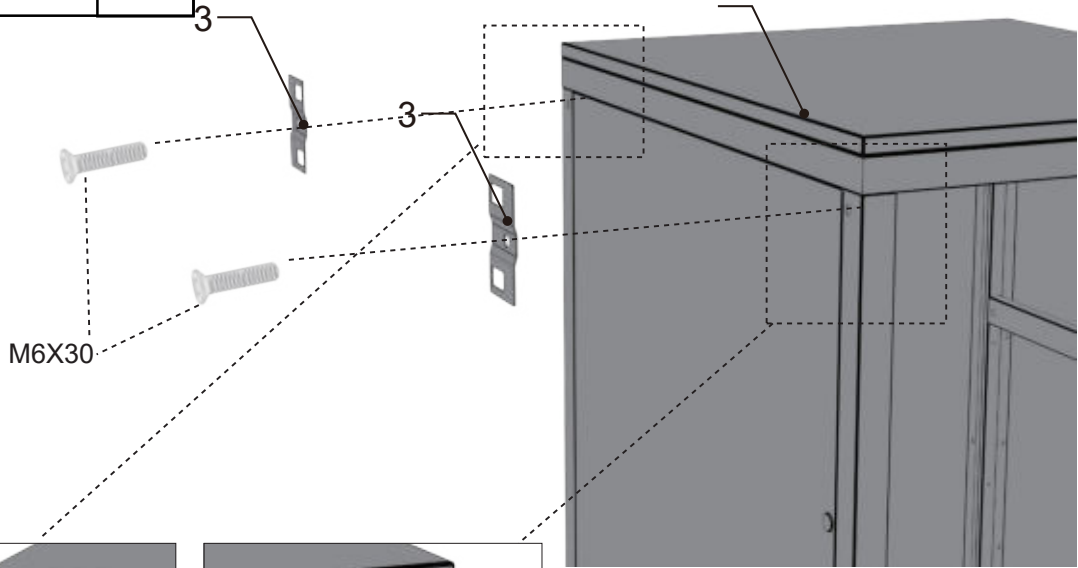

M6X30

2pcs.

OPTION 4

COZZE® ELEMENT fridge modul

9

10

90250

FIND MORE INSPIRATION
AT COZZEBBQ.COM