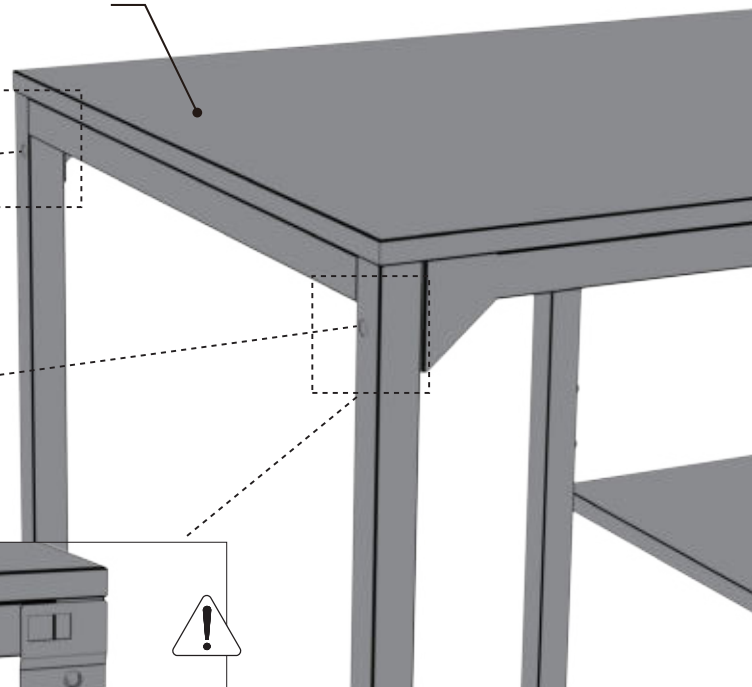

1

2

M6X16

2pcs.

OPTION 1

COZZE® ELEMENT BBQ station

3

4