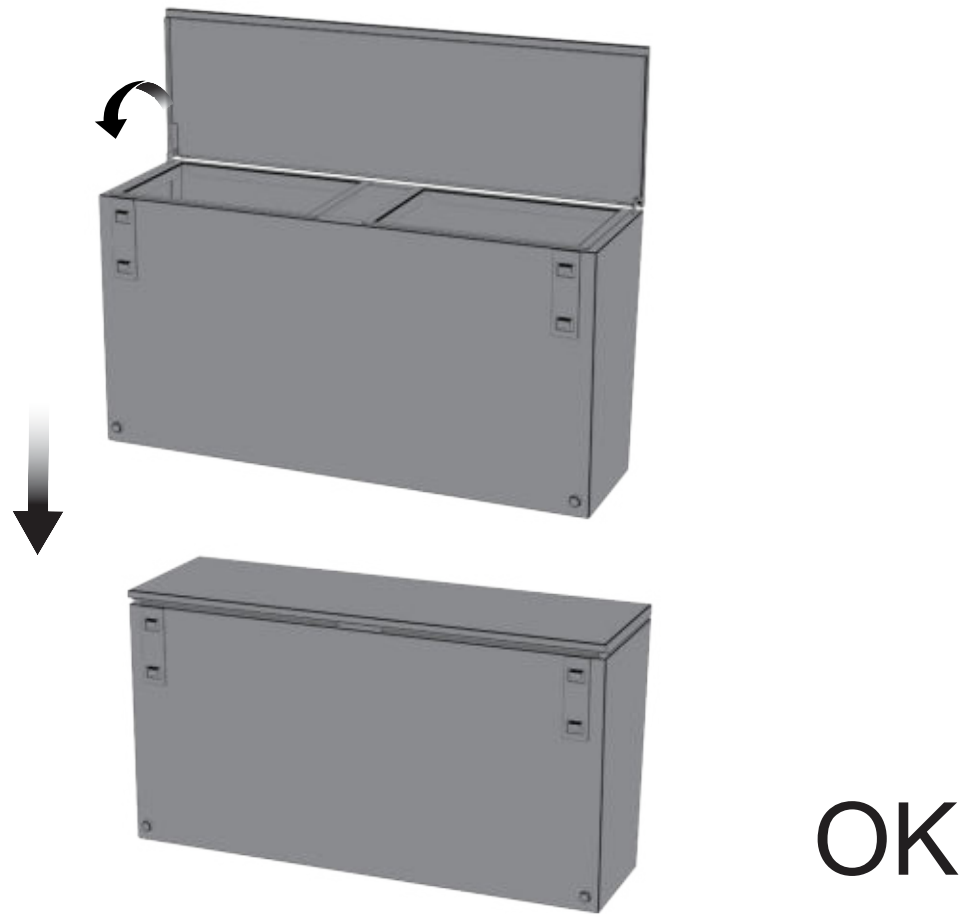

ASSEMBLY INSTRUCTIONS FOR WASTE BIN

OUTSTANDING DANISH DESIGN

cozze®

1		2pcs.	2		1pc.
---	---	-------	---	--	------

3		2pcs.	4		1pc.
	<p>M6X16</p> 	2pcs.		<p>M6X40</p> 	2pcs.
	<p>M6X30</p> 	2pcs.			

(Included)

1

2

M6X16

2pcs.

OPTION 1

COZZE® ELEMENT BBQ station

3

4

M6X40	2pcs.
-------	-------

OPTION 2

M6X30

2pcs.

COZZE® ELEMENT
tabletop and cabinet

OPTION 3

7

8