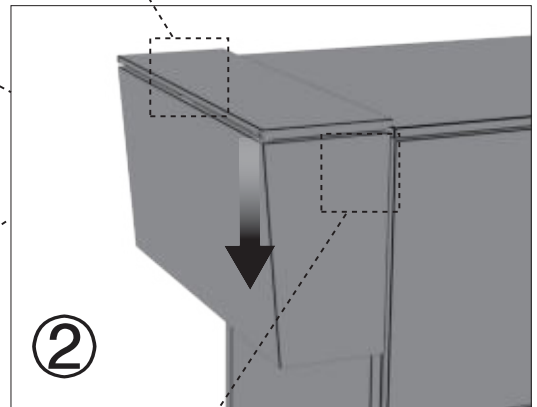

M6X40	2pcs.
-------	-------

OPTION 2

M6X30

2pcs.

COZZE® ELEMENT
tabletop and cabinet

OPTION 3

7

8