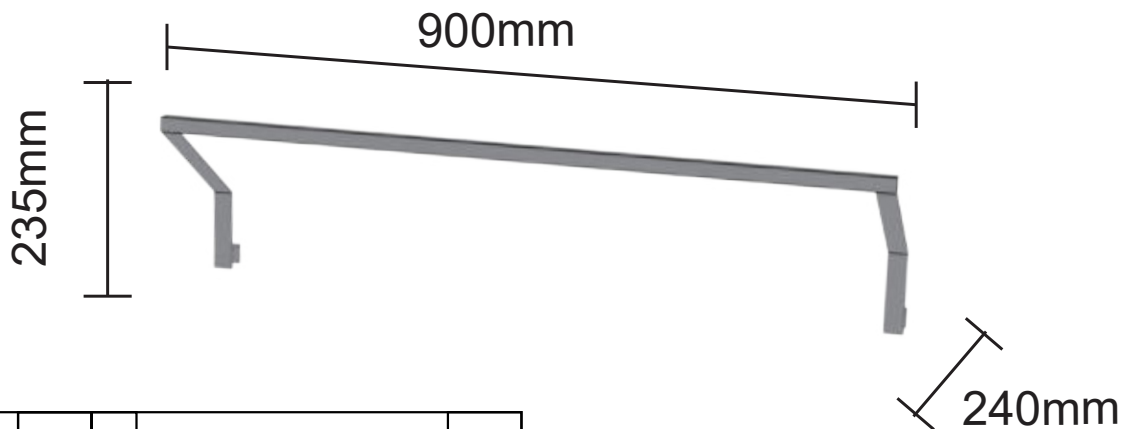

ASSEMBLY INSTRUCTIONS FOR LED RACK 90

FIND MORE INSPIRATION
AT COZZEBBQ.COM

| | | | | | |
|---|---|-------|---|---|-------|
| 1 |  | 1pc. | 2 |  | 2pcs. |
| | M4x4  | 4pcs. |    (Included) | | |

3

OK

4

90257