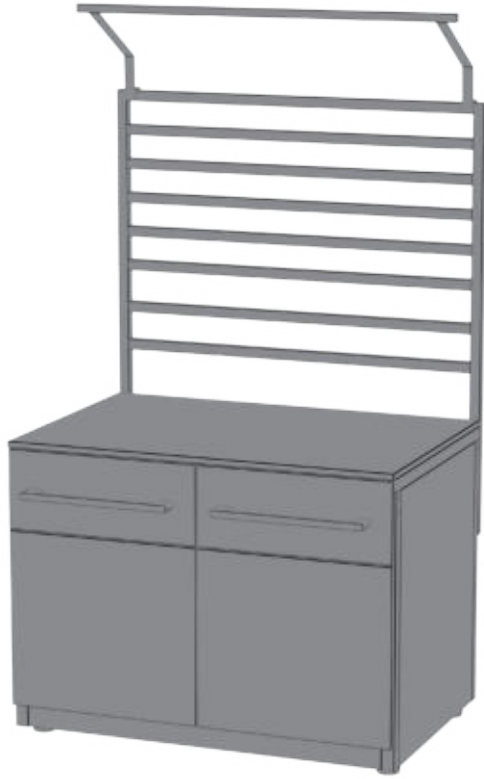

ASSEMBLY INSTRUCTIONS FOR LED RACK 90

FIND MORE INSPIRATION
AT COZZEBBQ.COM

| | | | | | |
|---|---|-------|---|---|-------|
| 1 |  | 1pc. | 2 |  | 2pcs. |
| | M4x4  | 4pcs. |    (Included) | | |

3

OK

4

90257