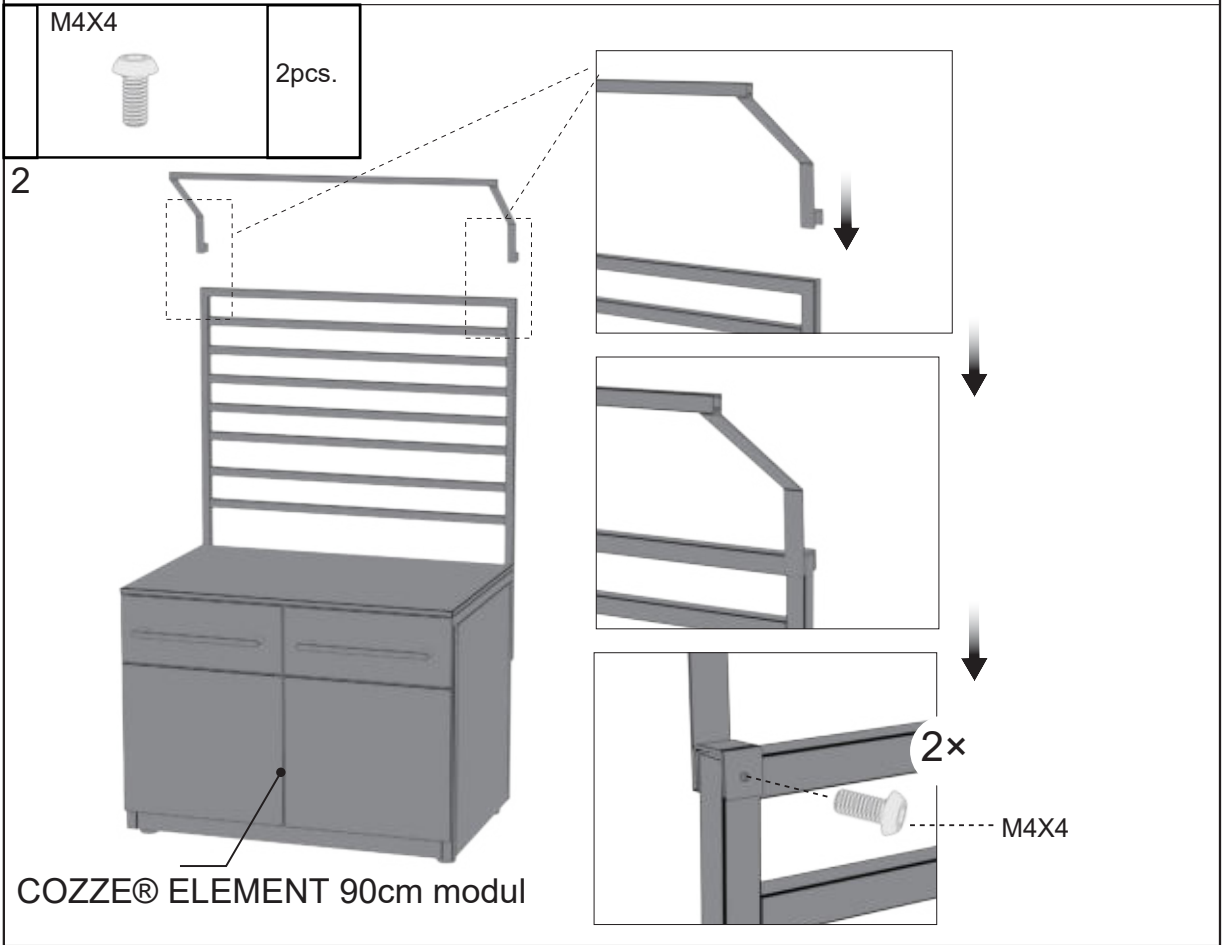

ASSEMBLY INSTRUCTIONS FOR LED RACK 90

FIND MORE INSPIRATION
AT COZZEBBQ.COM

| | | | | | |
|---|---|-------|---|---|-------|
| 1 |  | 1pc. | 2 |  | 2pcs. |
| | M4x4  | 4pcs. |    (Included) | | |

3

OK

4

90257