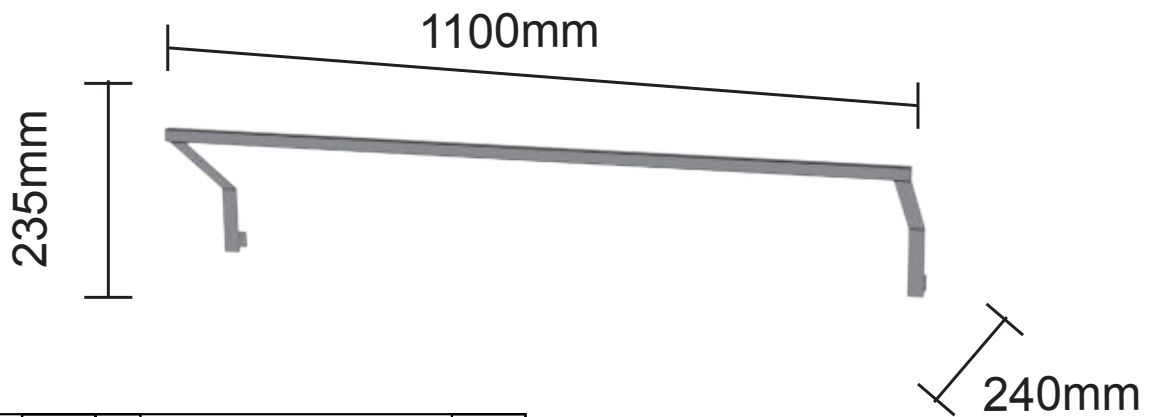

ASSEMBLY INSTRUCTIONS FOR LED RACK 110

FIND MORE INSPIRATION
AT COZZEBBQ.COM

1		1pc.	2		2pcs.
	M4x4 	4pcs.	   (Included)		

3

OK

4

FIND MORE INSPIRATION
AT COZZEBBQ.COM

Manufactured by
Millarco International A/S
Rokhøj 26, 8520 Lystrup - Denmark
www.millarco.com
www.cozzebbq.com