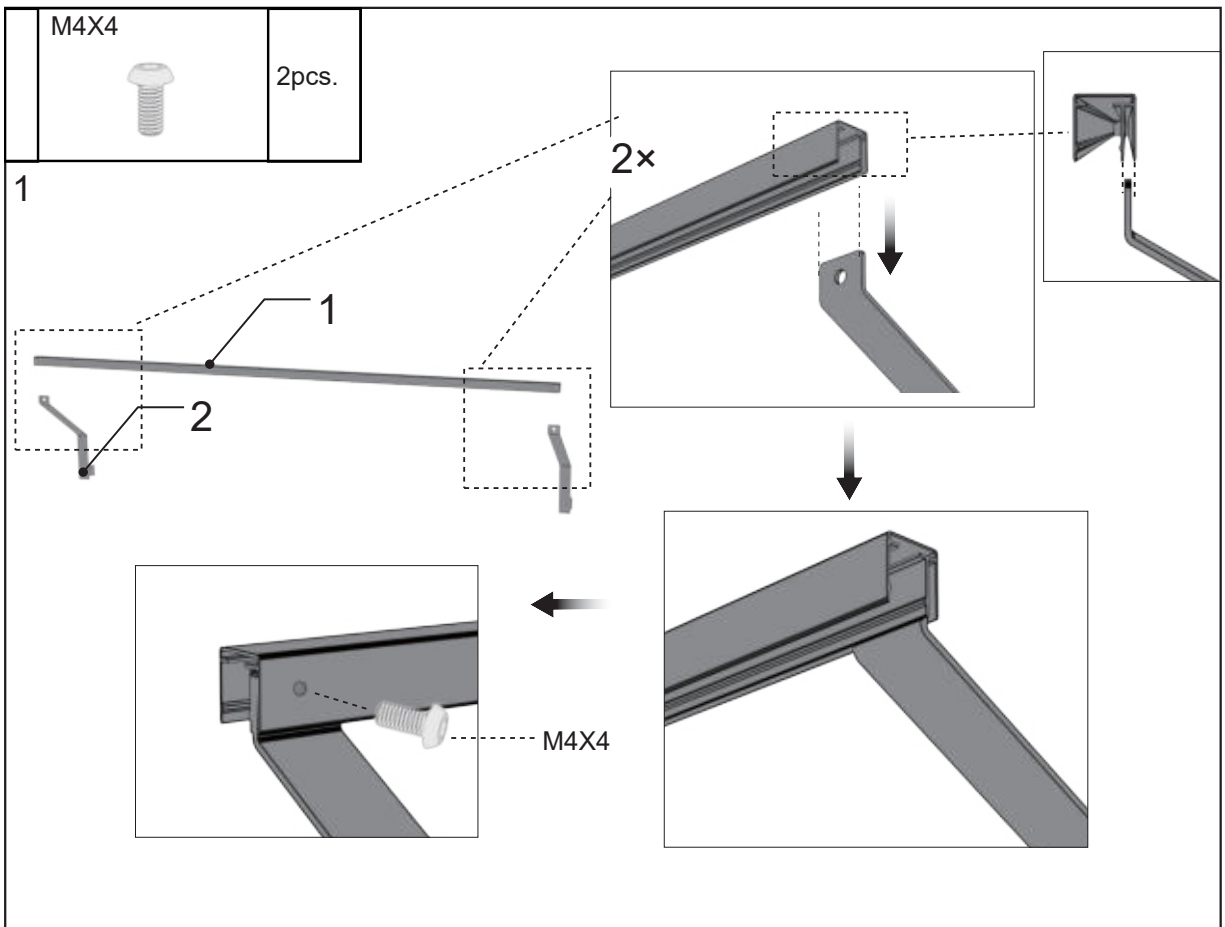

ASSEMBLY INSTRUCTIONS FOR LED RACK 110

FIND MORE INSPIRATION
AT COZZEBBQ.COM

1		1pc.	2		2pcs.
	M4x4 	4pcs.	   (Included)		

3

OK

4

FIND MORE INSPIRATION
AT COZZEBBQ.COM

Manufactured by
Millarco International A/S
Rokhøj 26, 8520 Lystrup - Denmark
www.millarco.com
www.cozzebbq.com