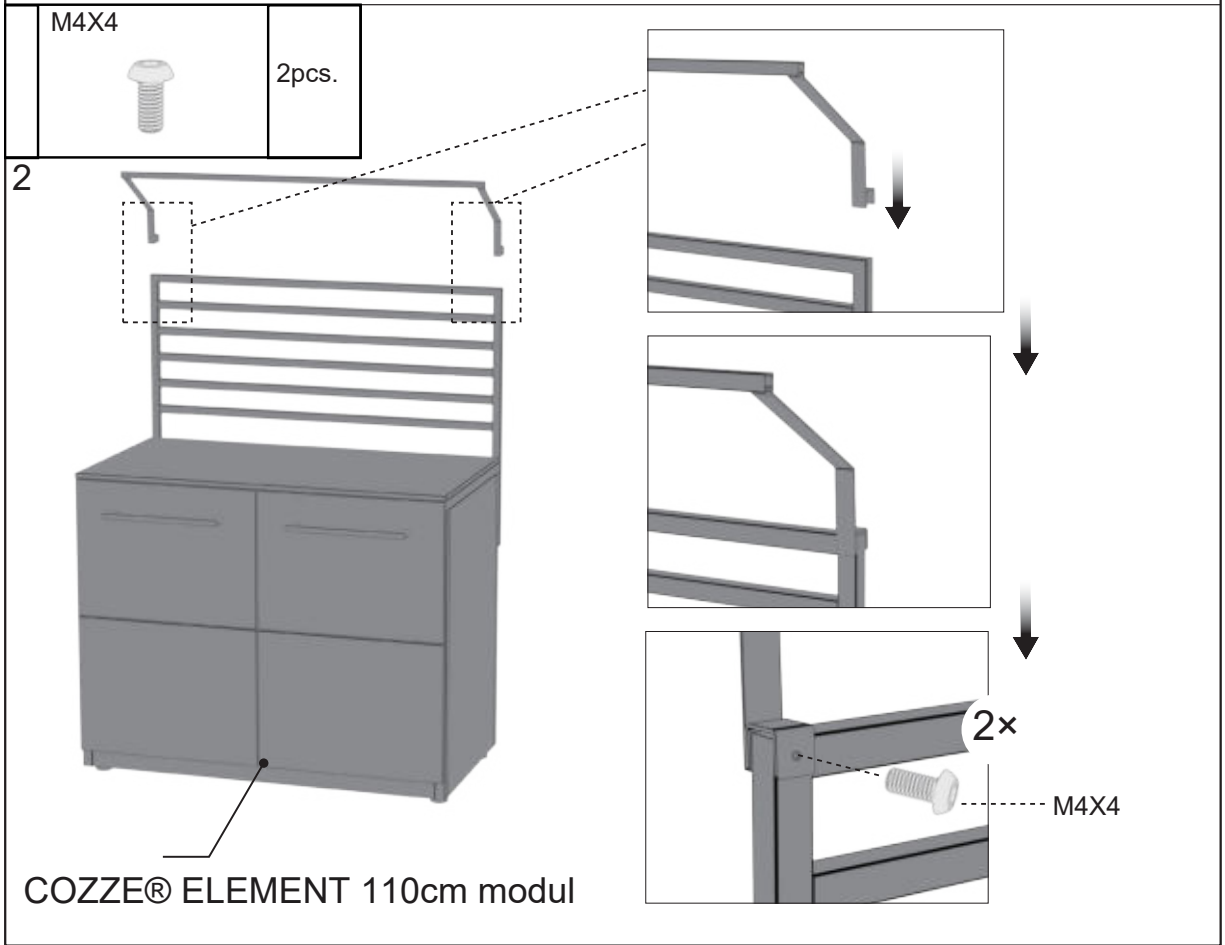

ASSEMBLY INSTRUCTIONS FOR LED RACK 110

FIND MORE INSPIRATION
AT COZZEBBQ.COM

1		1pc.	2		2pcs.
	M4x4 	4pcs.	   (Included)		

3

OK

4

FIND MORE INSPIRATION
AT COZZEBBQ.COM

Manufactured by
Millarco International A/S
Rokhøj 26, 8520 Lystrup - Denmark
www.millarco.com
www.cozzebbq.com