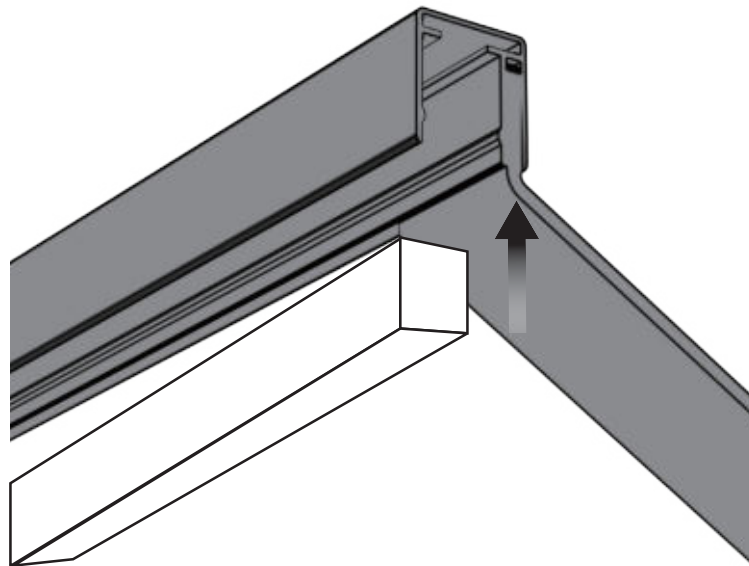

ASSEMBLY INSTRUCTIONS FOR LED RACK 110

FIND MORE INSPIRATION
AT COZZEBBQ.COM

1		1pc.	2		2pcs.
	M4x4 	4pcs.	   (Included)		

3

OK

4

FIND MORE INSPIRATION
AT COZZEBBQ.COM

Manufactured by
Millarco International A/S
Rokhøj 26, 8520 Lystrup - Denmark
www.millarco.com
www.cozzebbq.com