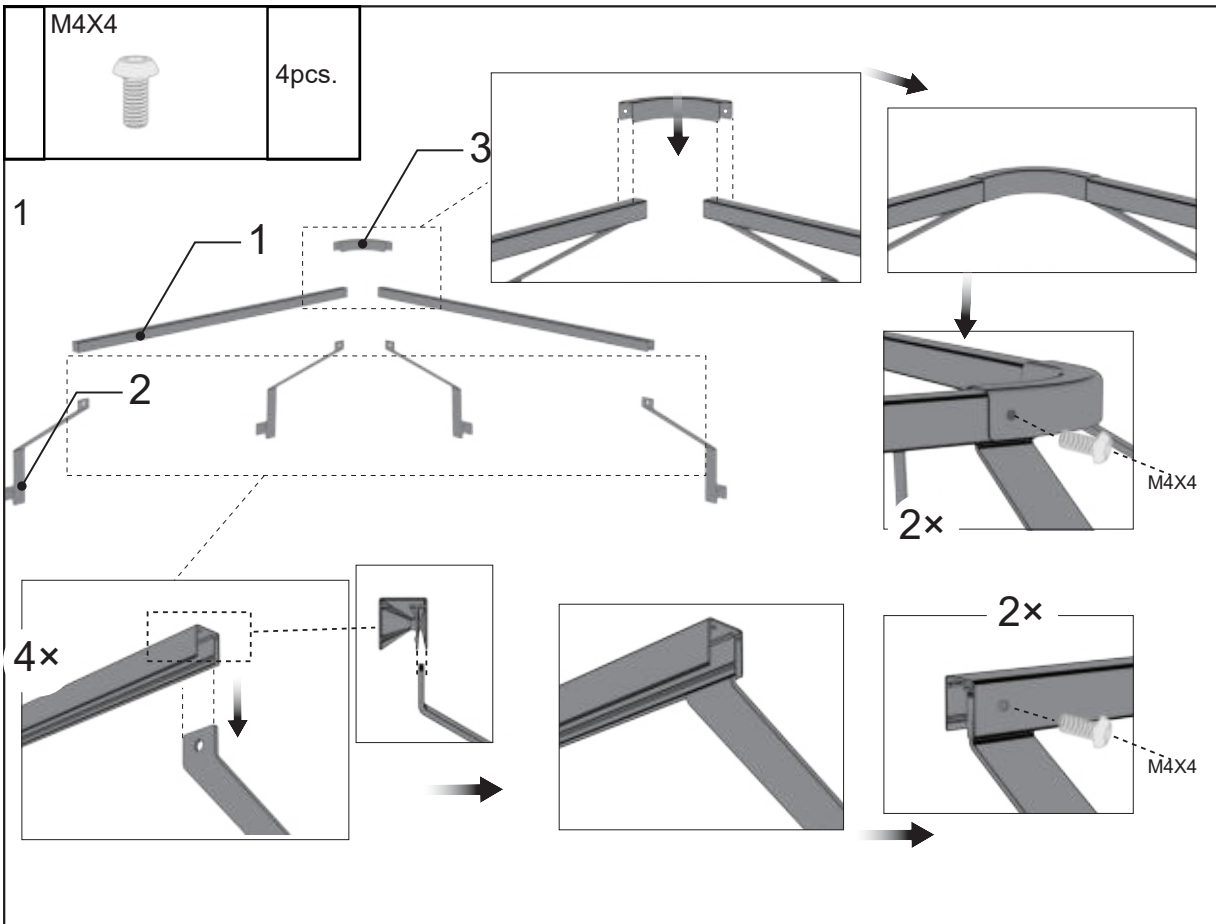

ASSEMBLY INSTRUCTIONS FOR LED RACK CORNER

FIND MORE INSPIRATION
AT COZZEBBQ.COM

1		2pcs.	3		1pc.
2		4pcs.	M4x4		8pcs.

(Included)

3

OK

4

90260