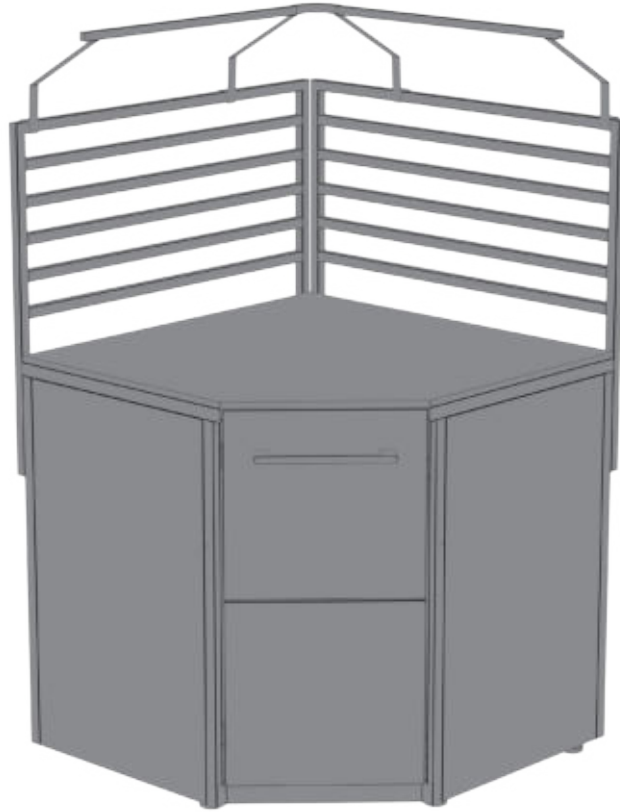

ASSEMBLY INSTRUCTIONS FOR LED RACK CORNER

FIND MORE INSPIRATION
AT COZZEBBQ.COM

1		2pcs.	3		1pc.
2		4pcs.	M4x4		8pcs.

(Included)

3

OK

4

90260