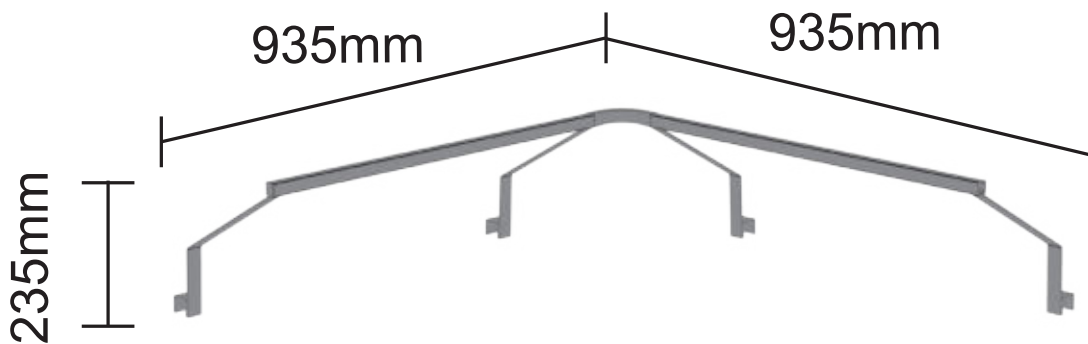

ASSEMBLY INSTRUCTIONS FOR LED RACK CORNER

FIND MORE INSPIRATION
AT COZZEBBQ.COM

1		2pcs.	3		1pc.
2		4pcs.	M4x4		8pcs.

(Included)

3

OK

4

90260