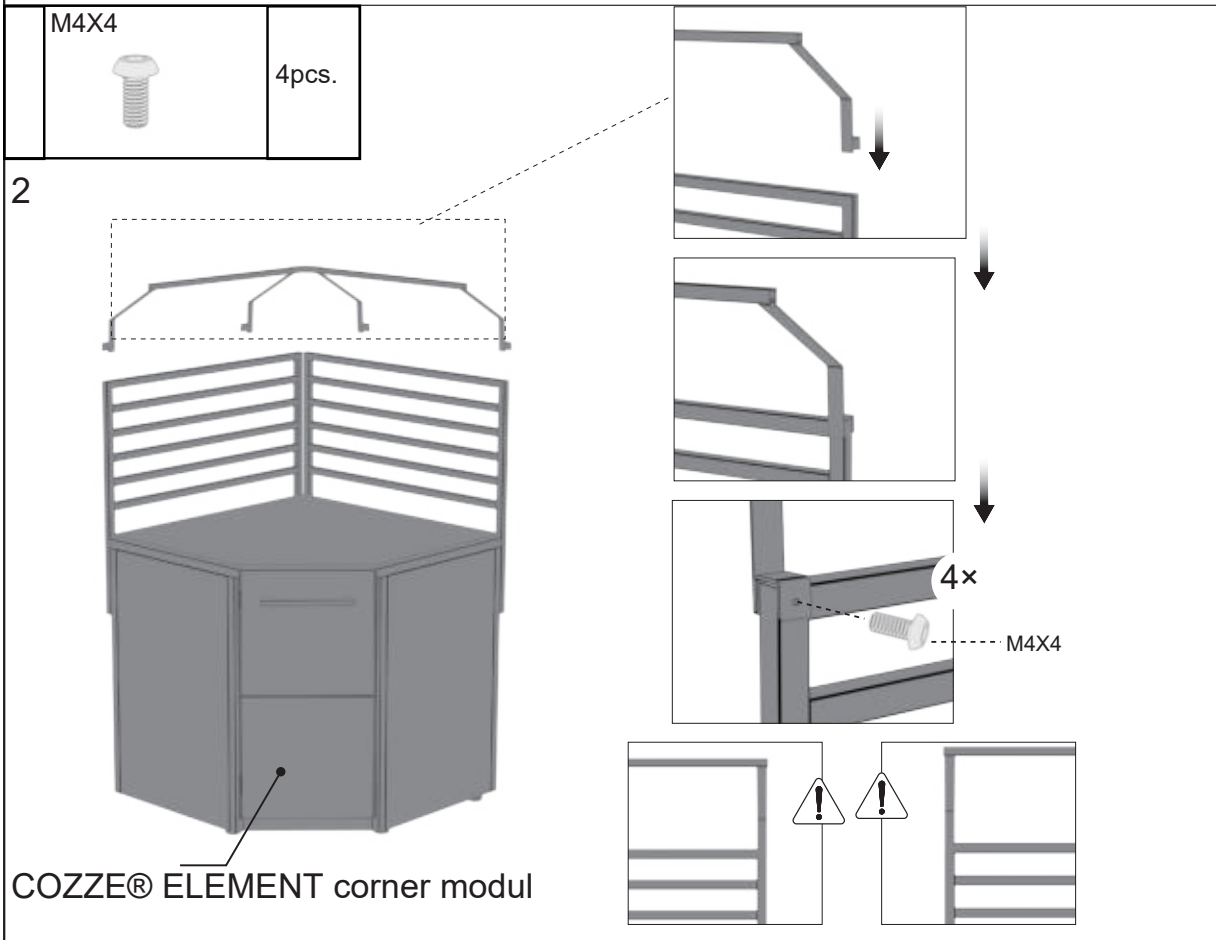

ASSEMBLY INSTRUCTIONS FOR LED RACK CORNER

FIND MORE INSPIRATION
AT COZZEBBQ.COM

1		2pcs.	3		1pc.
2		4pcs.	M4x4		8pcs.

(Included)

3

OK

4

90260