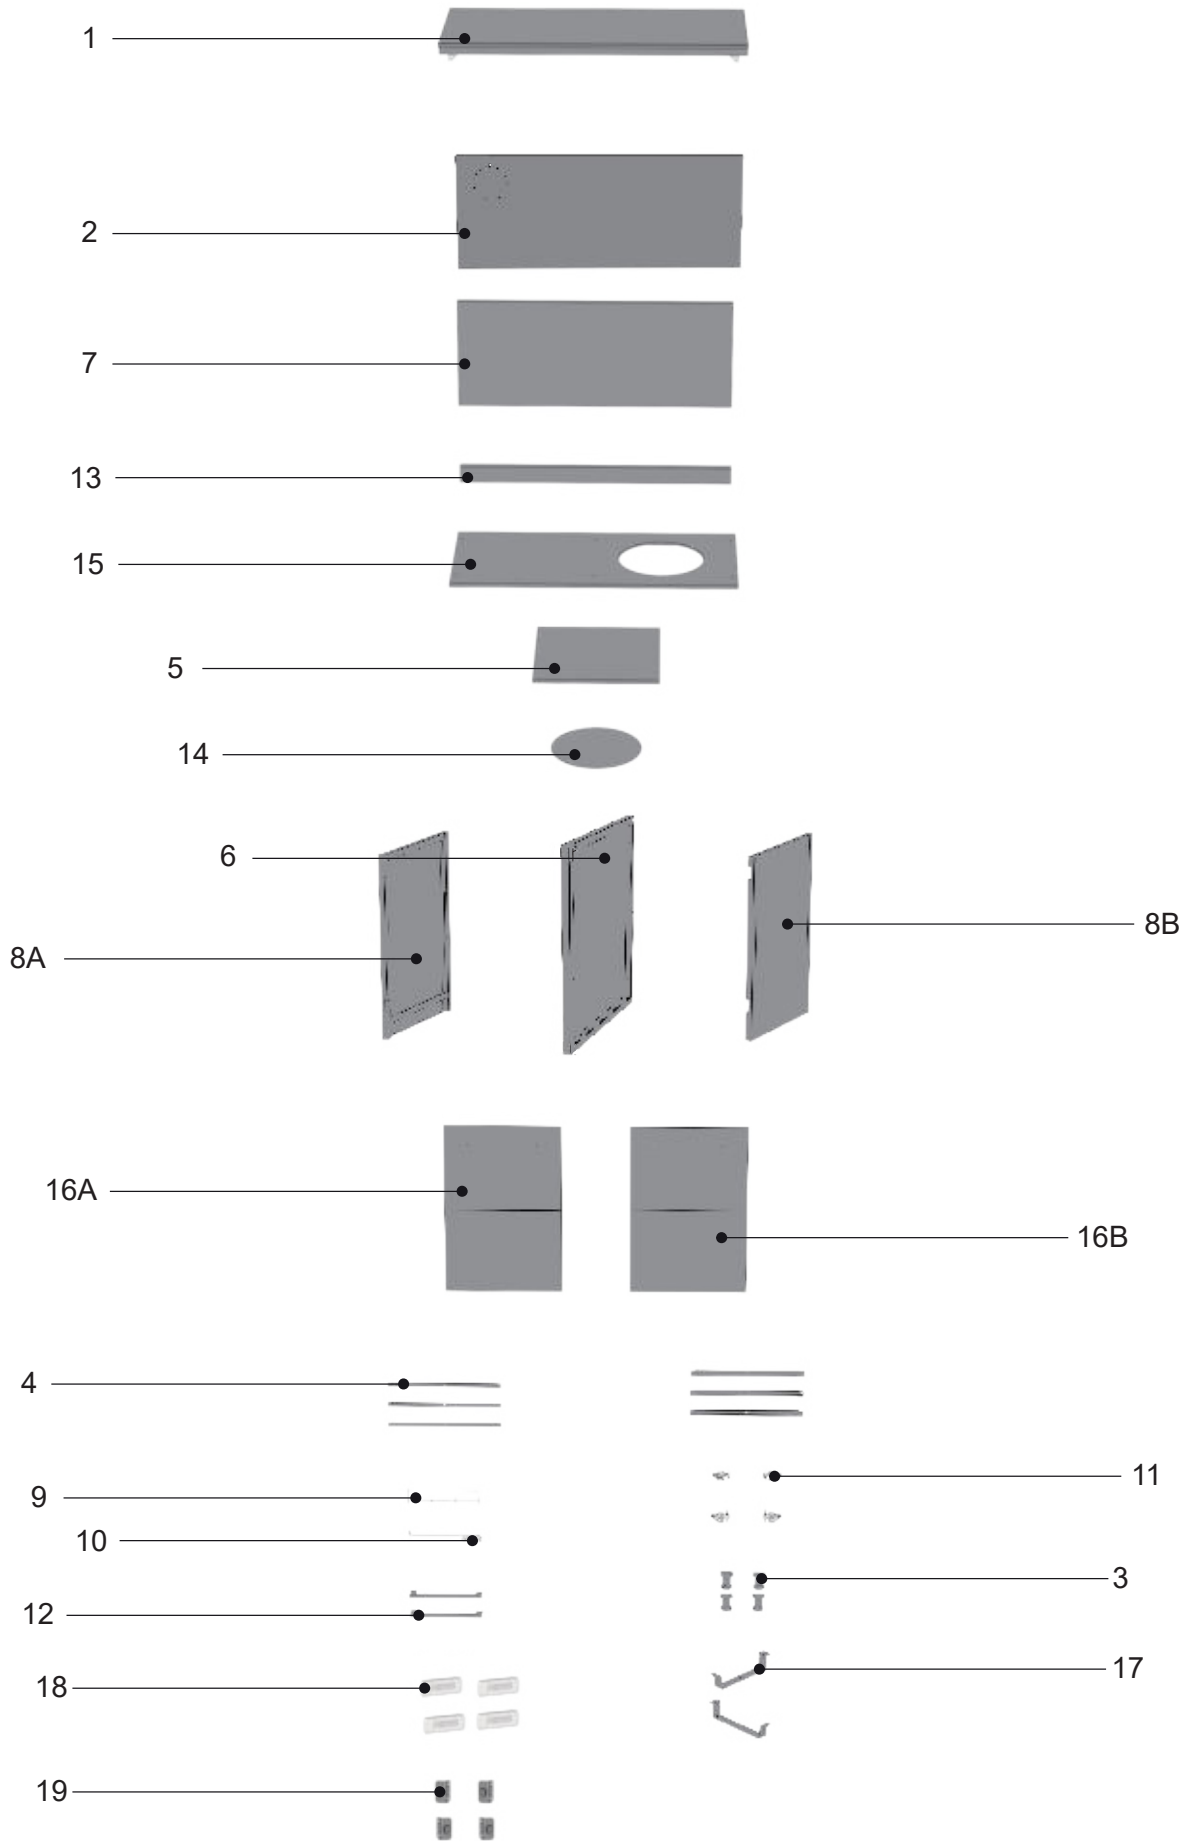

ASSEMBLY INSTRUCTIONS FOR OUTDOOR KITCHEN *Elements* WITH DOORS

FIND A VIDEO ON HOW TO
ASSEMBLE THE OUTDOOR KITCHEN AT
[COZZEBBQ.COM/ASSEMBLY](https://cozzebbq.com/assembly)

1	independent unit, tabletop 	1pc.	7		1pc.
2		1pc.	8A		1pc.
3		4pcs.	8B		1pc.
4		6pcs.	9		1pc.
5		1pc.	10		1pc.
6		1pc.	11		4pcs.

12		2pcs.	16A	<p>Left</p> 	1pc.
13		1pc.	16B	<p>Right</p> 	1pc.
14		1pc.	17		2pcs.
15		1pc.	18		4pcs.
			19		4pcs.

A	M6X12 	21pcs.	E	M6 	1pc.
B	M6X40 	8pcs.	F	M4X8 	29pcs.
C	ST4.2X10 	5pcs.	J	M6X12-SS 	4pcs.
K	$\phi 13^* \phi 4.5$ 	2pcs.	L	M4X12-SS 	24pcs.
I	M4X30 	4pcs.	D	$\phi 16^* \phi 6.5$ 	4pcs.

A	 <p>M6X12</p>	<p>16pcs.</p>
---	--	---------------

F	 <p>M4X8</p>	<p>6pcs.</p>
---	---	--------------

B	M6X40 	2pcs.
---	--	-------

C	ST4.2X10 	5pcs.
---	---	-------

11

I	<p>M4X30</p> 	2pcs.	K	<p>Φ13*Φ4.5</p> 	2pcs.
---	--	-------	---	---	-------

12

L	<p>M4X12-SS</p> 	8pcs.
---	---	-------

17

18

①

②

③

19