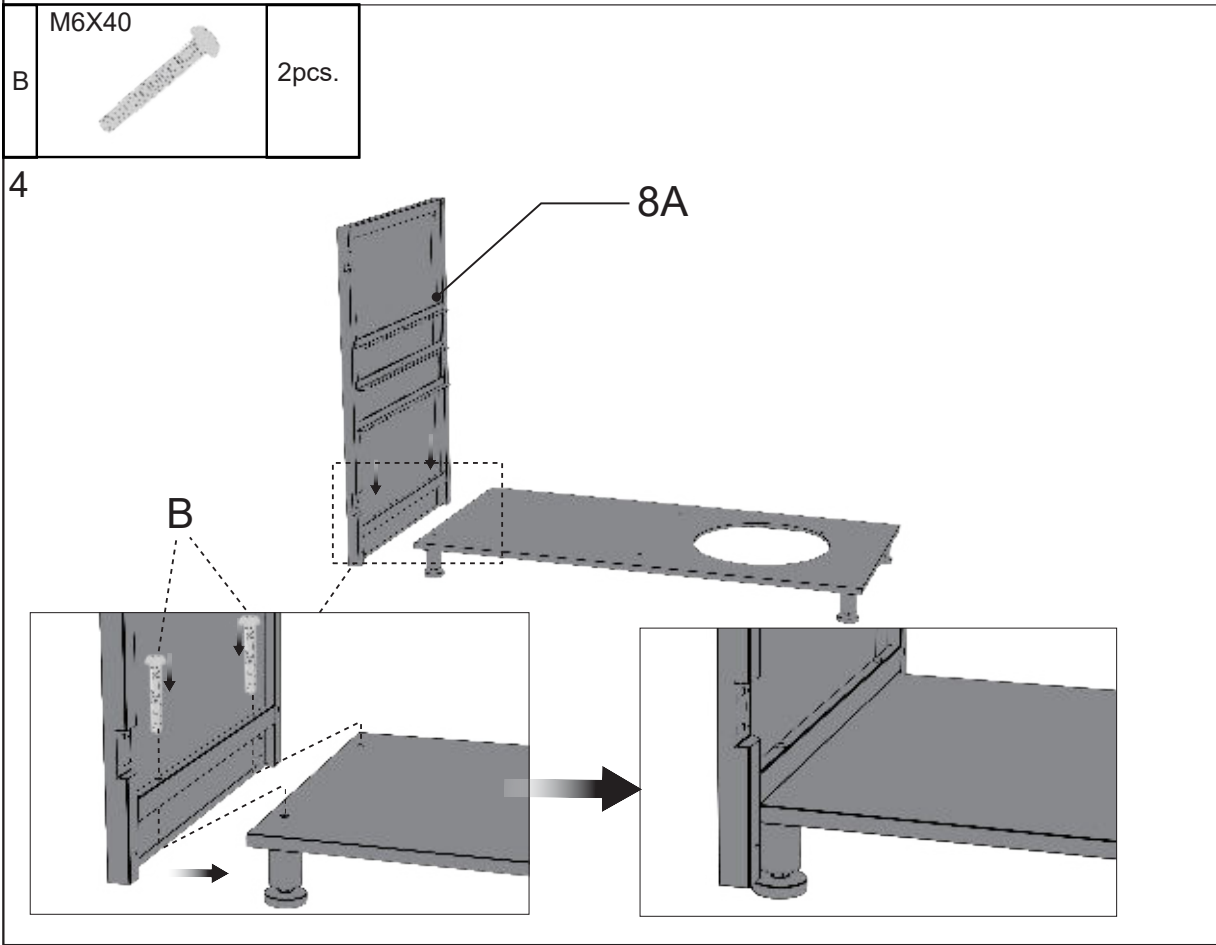

ASSEMBLY INSTRUCTIONS FOR OUTDOOR KITCHEN *Elements* WITH DOORS

FIND A VIDEO ON HOW TO
ASSEMBLE THE OUTDOOR KITCHEN AT
[COZZEBBQ.COM/ASSEMBLY](https://cozzebbq.com/assembly)

1	independent unit, tabletop 	1pc.	7		1pc.
2		1pc.	8A		1pc.
3		4pcs.	8B		1pc.
4		6pcs.	9		1pc.
5		1pc.	10		1pc.
6		1pc.	11		4pcs.

12		2pcs.	16A	<p>Left</p> 	1pc.
13		1pc.	16B	<p>Right</p> 	1pc.
14		1pc.	17		2pcs.
15		1pc.	18		4pcs.
			19		4pcs.

A	M6X12 	21pcs.	E	M6 	1pc.
B	M6X40 	8pcs.	F	M4X8 	29pcs.
C	ST4.2X10 	5pcs.	J	M6X12-SS 	4pcs.
K	$\phi 13^* \phi 4.5$ 	2pcs.	L	M4X12-SS 	24pcs.
I	M4X30 	4pcs.	D	$\phi 16^* \phi 6.5$ 	4pcs.

A	 <p>M6X12</p>	<p>16pcs.</p>
---	--	---------------

F	 <p>M4X8</p>	<p>6pcs.</p>
---	---	--------------

B	M6X40 	2pcs.
---	--	-------

C	ST4.2X10 	5pcs.
---	---	-------

11

I	<p>M4X30</p> 	2pcs.	K	<p>Φ13*Φ4.5</p> 	2pcs.
---	--	-------	---	---	-------