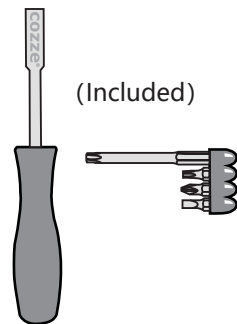

ASSEMBLY INSTRUCTIONS FOR OUTDOOR KITCHEN *Elements* WITH DOORS

FIND A VIDEO ON HOW TO
ASSEMBLE THE OUTDOOR KITCHEN AT
[COZZEBBQ.COM/ASSEMBLY](https://cozzebbq.com/assembly)

1	independent unit, tabletop 	1pc.	7		1pc.
2		1pc.	8A		1pc.
3		4pcs.	8B		1pc.
4		6pcs.	9		1pc.
5		1pc.	10		1pc.
6		1pc.	11		4pcs.

12		2pcs.	16A	<p>Left</p> 	1pc.
13		1pc.	16B	<p>Right</p> 	1pc.
14		1pc.	17		2pcs.
15		1pc.	18		4pcs.
			19		4pcs.

A	M6X12 	21pcs.	E	M6 	1pc.
B	M6X40 	8pcs.	F	M4X8 	29pcs.
C	ST4.2X10 	5pcs.	J	M6X12-SS 	4pcs.
K	$\phi 13^* \phi 4.5$ 	2pcs.	L	M4X12-SS 	24pcs.
I	M4X30 	4pcs.	D	$\phi 16^* \phi 6.5$ 	4pcs.

A	 <p>M6X12</p>	<p>16pcs.</p>
---	--	---------------

F	 <p>M4X8</p>	<p>6pcs.</p>
---	---	--------------

B	M6X40 	2pcs.
---	--	-------

C	ST4.2X10 	5pcs.
---	---	-------

11

I	<p>M4X30</p> 	2pcs.	K	<p>Φ13*Φ4.5</p> 	2pcs.
---	--	-------	---	---	-------