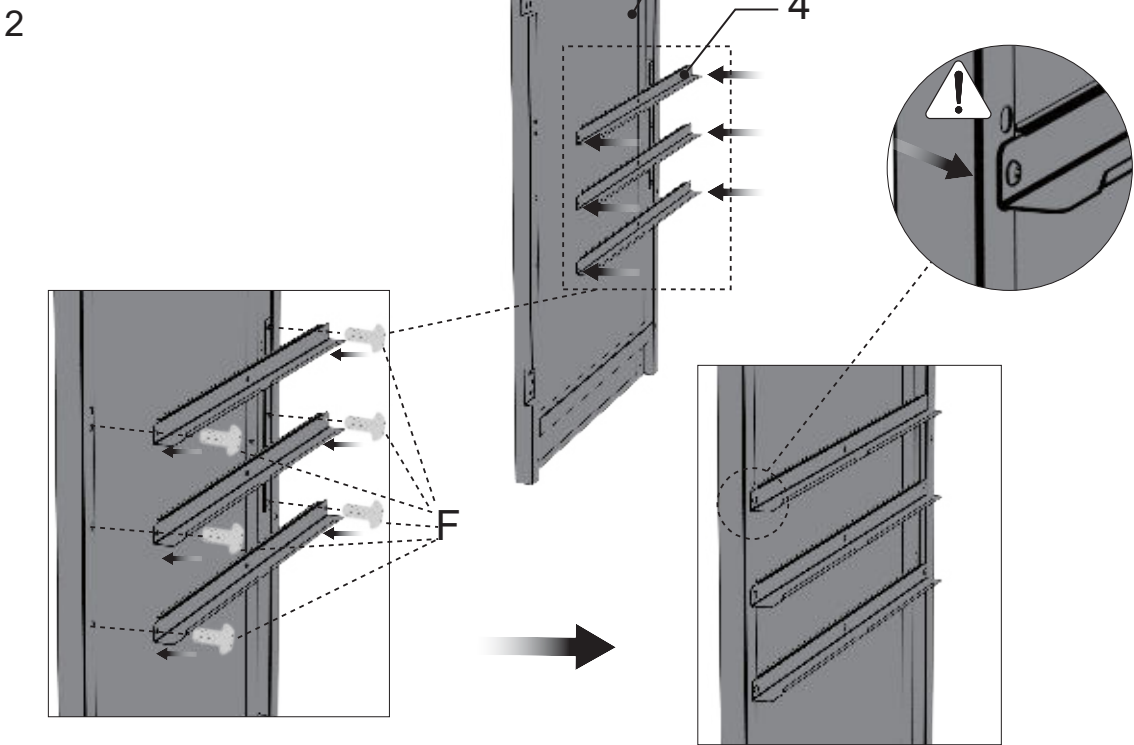

ASSEMBLY INSTRUCTIONS FOR OUTDOOR KITCHEN *Elements* WITH DOORS

FIND A VIDEO ON HOW TO
ASSEMBLE THE OUTDOOR KITCHEN AT
[COZZEBBQ.COM/ASSEMBLY](https://cozzebbq.com/assembly)

1	independent unit, tabletop 	1pc.	7		1pc.
2		1pc.	8A		1pc.
3		4pcs.	8B		1pc.
4		6pcs.	9		1pc.
5		1pc.	10		1pc.
6		1pc.	11		4pcs.

12		2pcs.	16A	<p>Left</p> 	1pc.
13		1pc.	16B	<p>Right</p> 	1pc.
14		1pc.	17		2pcs.
15		1pc.	18		4pcs.
			19		4pcs.

A	M6X12 	21pcs.	E	M6 	1pc.
B	M6X40 	8pcs.	F	M4X8 	29pcs.
C	ST4.2X10 	5pcs.	J	M6X12-SS 	4pcs.
K	$\phi 13^* \phi 4.5$ 	2pcs.	L	M4X12-SS 	24pcs.
I	M4X30 	4pcs.	D	$\phi 16^* \phi 6.5$ 	4pcs.

A	 <p>M6X12</p>	<p>16pcs.</p>
---	--	---------------

F	 <p>M4X8</p>	<p>6pcs.</p>
---	---	--------------

B	M6X40 	2pcs.
---	--	-------

C	ST4.2X10 	5pcs.
---	---	-------

11

I	<p>M4X30</p> 	2pcs.	K	<p>Φ13*Φ4.5</p> 	2pcs.
---	--	-------	---	---	-------