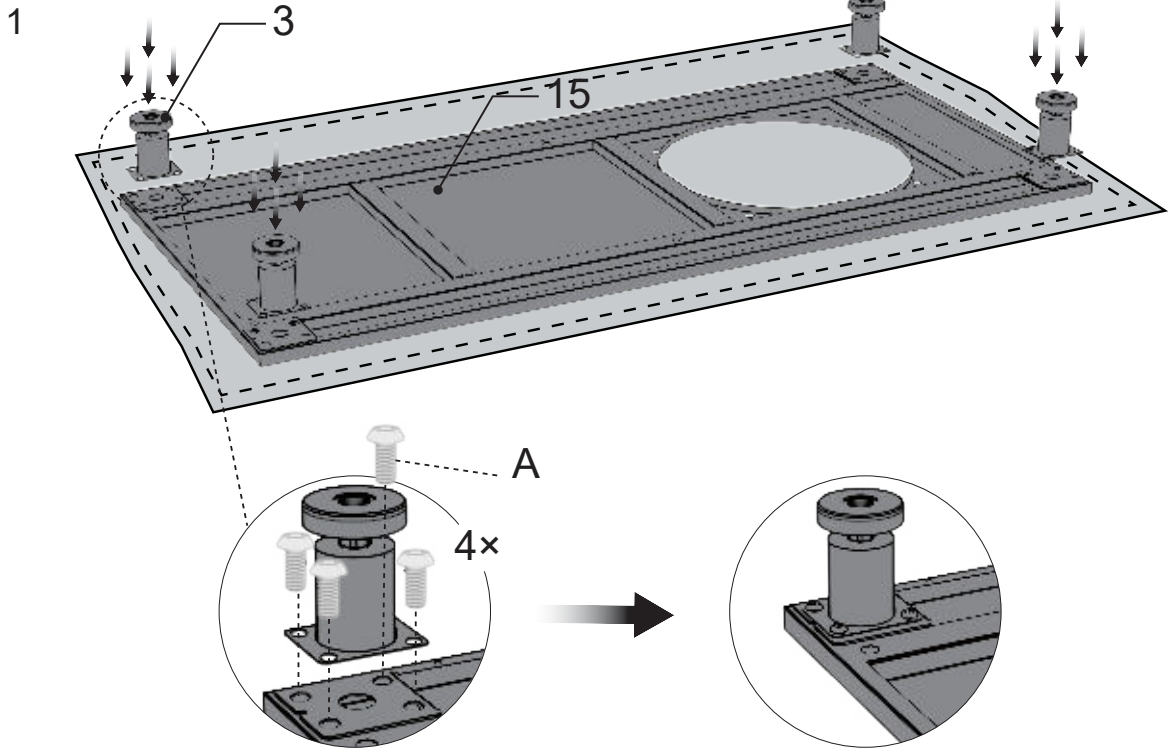

A	M6X12	16pcs.